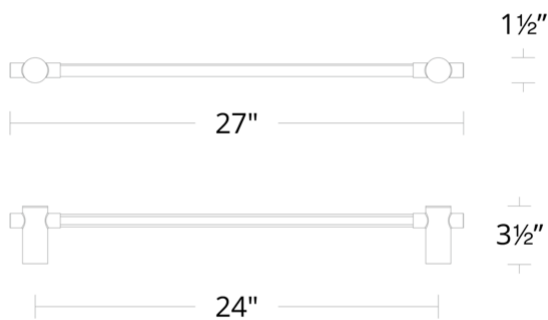

FEATURES

- Driver installed within the Junction Box, driver dimension: 2.8" x 1.3" x 1.2"
- Rotate the bar up to 360° to adjust for direct or indirect illumination
- Square and round conversion plates included to accommodate to 4" junction box for added customization

WS-54127

Model & Size	Color Temp	Finish	LED Watts	LED Lumens	Delivered Lumens
WS-54127 27"	3000K	BN Brushed Nickel	11.2W	1088	981

Example: **WS-54127-BN**

For custom requests please contact customs@modernforms.com

WS-54139

Model & Size	Color Temp	Finish	LED Watts	LED Lumens	Delivered Lumens
WS-54139 39"	3000K	BN Brushed Nickel	14.5W	1438	1284

Example: **WS-54139-BN**

For custom requests please contact customs@modernforms.com