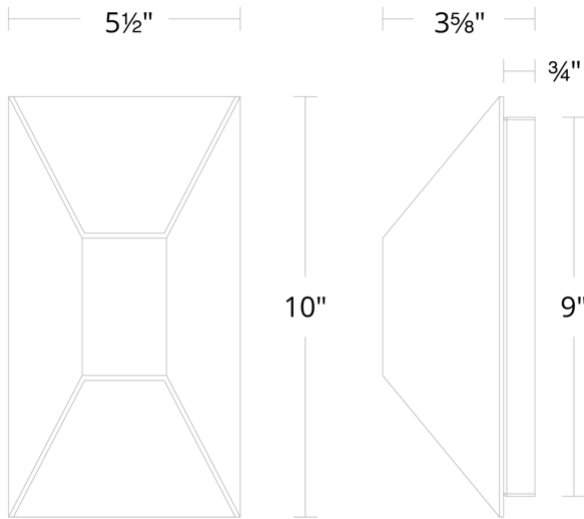

WS-W24110

Model & Size	Color Temp	Finish	LED Watts	LED Lumens	Delivered Lumens
WS-W24110 10"	3000K	AL Brushed Aluminum	15.3W	632	472
	3000K	BK Black	15.3W	632	472
	3000K	BZ Bronze	15.3W	632	472
	3000K	WT White	15.3W	632	472
	3500K	AL Brushed Aluminum	15.3W	710	472
	3500K	BK Black	15.3W	710	472
	3500K	BZ Bronze	15.3W	710	472
	3500K	WT White	15.3W	710	472
	4000K	AL Brushed Aluminum	15.3W	641	472
	4000K	BK Black	15.3W	641	472
	4000K	BZ Bronze	15.3W	641	472
	4000K	WT White	15.3W	641	472