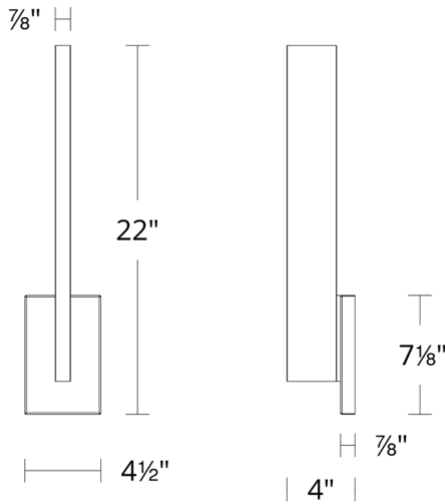

# Mako

WS-W18122

**PRODUCT DESCRIPTION**

Sleek and striking. Modern lighting designed at just the right angle. This low-profile wall sconce projects a blade of light on the wall behind to feature its own silhouette and a second blade cast downward to light the path below. Defined by an angular upright, Mako enhances both interior and exterior locations as a wet listed, ADA Compliant architectural luminaire. Customize your color temperature from three choices.

**FEATURES**

- Driver concealed within the canopy
- Down and indirect illumination
- Built in color temperature adjustability. Switch from 3000K/3500K/4000K

**SPECIFICATIONS**

<b>Rated Life</b>	50000 Hours
<b>Standards</b>	ETL, cETL, Wet Location Listed
<b>Input</b>	120/277V, 50/60Hz
<b>Dimming</b>	ELV: 100-10%, TRIAC: 100-10%
<b>Mounting</b>	Can be mounted on wall vertically or upside down
<b>Color Temp</b>	3000K, 3500K, 4000K
<b>CRI</b>	90
<b>Construction</b>	Extruded aluminum body with white silk screen glass

WS-W18122

Model & Size	Color Temp	Finish	LED Watts	LED Lumens	Delivered Lumens
WS-W18122 22"	3000K	AL Brushed Aluminum	16.7W	1500	364
	3000K	BK Black	16.7W	1500	364
	3500K	AL Brushed Aluminum	16.7W	1500	434
	3500K	BK Black	16.7W	1500	434
	4000K	AL Brushed Aluminum	16.7W	1500	410
	4000K	BK Black	16.7W	1500	410