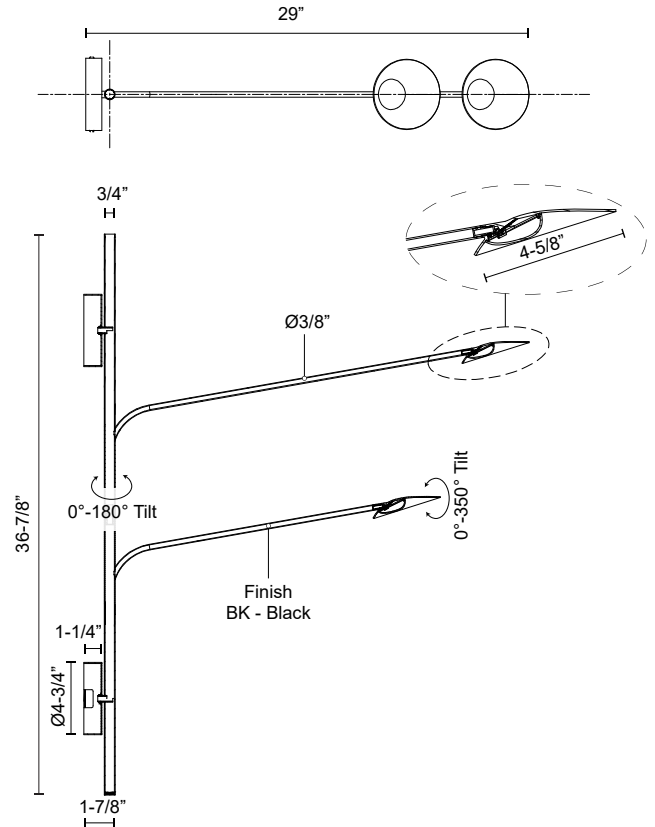

ROTAIRE WS90102

WALL

PROJECT

WS90102-BK
Black

SPECIFICATION DETAILS

* For custom options, consult factory for details.

Fixture Dimensions	W4-5/8" x H36-7/8" x E29"
Light Source	LED with DC Driver
Wattage	12W
Total Lumens	1020lm*
Delivered Lumens	920lm*
Voltage	120V
Color Temperature	3000K
CRI (Ra)	90CRI
Optional Color Temps	2700K - 5000K Available, Minimum Order Quantities Apply
LED Rated Life	50,000 hours
Dimming	100% - 10%, TRIAC or ELV Dimmer (Not Included)
Diffuser Details	Frosted Acrylic
Shade Details	Cast Aluminum Shade
Location	Dry
Warranty	5 Years
Canopy Dimensions	D4-3/4" x E1-1/4"

DESCRIPTION

Influenced by natural forms of flora, the Rotaire collection is a culmination of minimalist sensibilities and natural inspirations. Designed to mimic the form and flow of flowers and vines, the strong stems of this collection create the perfect frame for the illumination from each "leaf." The Rotaire is sure to bloom in both small and large spaces alike.