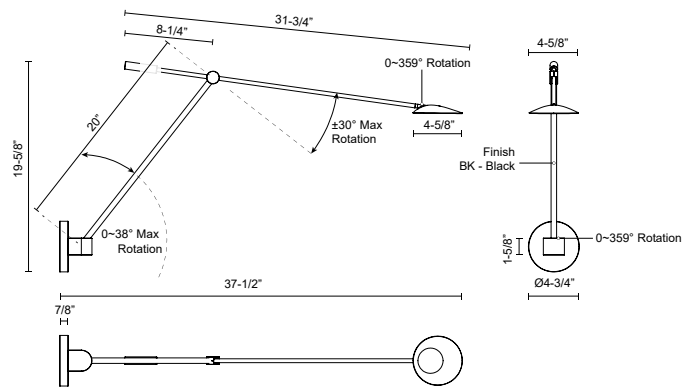

ROTAIRE WS90101

WALL

PROJECT

DESCRIPTION

Influenced by natural forms of flora, the Rotaire collection is a culmination of minimalist sensibilities and natural inspirations. Designed to mimic the form and flow of flowers and vines, the strong stems of this collection create the perfect frame for the illumination from each "leaf." The Rotaire is sure to bloom in both small and large spaces alike.

WS90101-BK
Black

SPECIFICATION DETAILS

* For custom options, consult factory for details.

Fixture Dimensions	W4-5/8" x H19-5/8" x E37-1/2"
Light Source	LED with DC Driver
Wattage	8W
Total Lumens	680lm
Delivered Lumens	460lm*
Voltage	120V
Color Temperature	3000K
CRI (Ra)	90CRI
Optional Color Temps	2700K - 5000K Available, Minimum Order Quantities Apply
LED Rated Life	50,000 hours
Dimming	100% - 10%, TRIAC or ELV Dimmer (Not Included)
Diffuser Details	Frosted Acrylic
Shade Details	Cast Aluminum Shade
Location	Dry
Warranty	5 Years
Canopy Dimensions	D4-3/4" x E7/8"