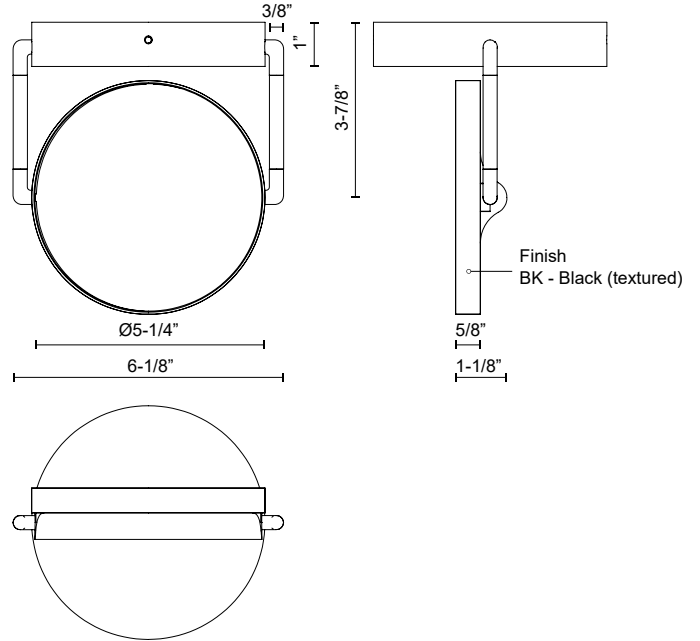

**NOVEL
SF72205
FLUSH MOUNT**

PROJECT

SF72205-BK
Black

SPECIFICATION DETAILS

* For custom options, consult factory for details.

Fixture Dimensions	L6-1/8" x W5-1/4" x H6-1/2"
Light Source	LED with DC Driver
Wattage	12W
Total Lumens	680lm
Delivered Lumens	260lm*
Voltage	120V
Color Temperature	3000K
CRI (Ra)	90CRI
Optional Color Temps	2700K - 5000K Available, Minimum Order Quantities Apply
LED Rated Life	50,000 hours
Dimming	100% - 10%, TRIAC or ELV Dimmer (Not Included)
Diffuser Details	Frosted Acrylic Light Guide Panel
Location	Dry
Warranty	5 Years
Canopy Dimensions	D5-1/4" x H1"

DESCRIPTION

Pure geometry of the disks of illumination balancing on clean, thin lined structure is poetry in motion. Each disk of illumination can turn and twist to fit the needs and style of your space. The Novel Collection fits a large range of style and function with minimal elements.