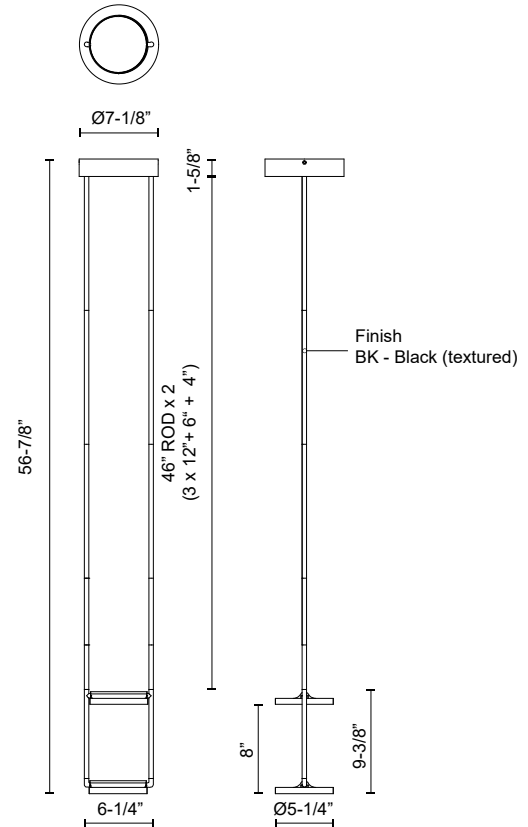

**NOVEL
PD72208
PENDANTS**

PROJECT

PD72208
Black

SPECIFICATION DETAILS

* For custom options, consult factory for details.

Fixture Dimensions	L6-1/4" x W5-1/4" x H9-3/8"
Light Source	LED with DC Driver
Wattage	15W
Total Lumens	1275lm*
Delivered Lumens	525lm*
Voltage	120V
Color Temperature	3000K
CRI (Ra)	90CRI
Optional Color Temps	2700K - 5000K Available, Minimum Order Quantities Apply
LED Rated Life	50,000 hours
Dimming	100% - 10%, TRIAC or ELV Dimmer (Not Included)
Rod Length	46" Max (6x12" + 2x6" + 2x4")
Wire Length	60"
Minimum Hang Height	15"
Diffuser Details	Frosted Acrylic Light Guide Panel
Location	Dry
Warranty	5 Years
Canopy Dimensions	D7-1/8" x H1-5/8"

DESCRIPTION

Pure geometry of the disks of illumination balancing on clean, thin lined structure is poetry in motion. Each disk of illumination can turn and twist to fit the needs and style of your space. The Novel Collection fits a large range of style and function with minimal elements.