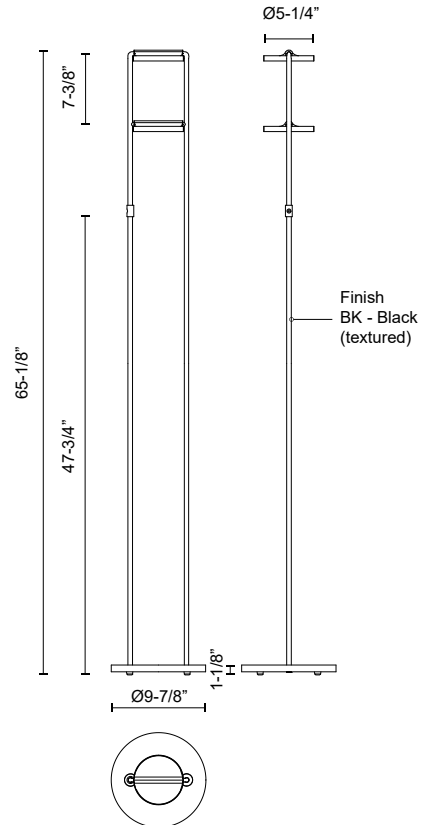

NOVEL FL72268

LAMPS

PROJECT

SPECIFICATION DETAILS

* For custom options, consult factory for details.

Fixture Dimensions	D9-7/8" x H65-1/8"
Light Source	LED with DC Driver
Wattage	24W
Total Lumens	1275lm*
Delivered Lumens	525lm*
Voltage	120V
Color Temperature	3000K
CRI (Ra)	90CRI
Optional Color Temps	2700K - 5000K Available, Minimum Order Quantities Apply
LED Rated Life	50,000 hours
Dimming	100% - 10%, Touch dimmer
Diffuser Details	Frosted Acrylic Light Guide Panel
Location	Dry
Warranty	5 Years

DESCRIPTION

Pure geometry of the disks of illumination balancing on clean, thin lined structure is poetry in motion. Each disk of illumination can turn and twist to fit the needs and style of your space. The Novel Collection fits a large range of style and function with minimal elements.

KUZCO

19054 28TH AVENUE
SURREY - BC V3Z 6M3
CANADA

WWW.KUZCOLIGHTING.COM

COMMENT