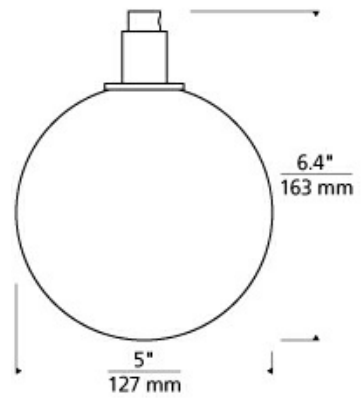

Aged Brass

LAMPING

Rated for up to (19) 5 watt MAX. E12 candelabra base lamps (Lamp Not Included), LED version includes (19) 120 volt 2 watt 160 delivered lumen (3278.3 total delivered lumens) 90 CRI 2700K E12 base LED vintage tubular lamps. Fixture provided with 10 feet of field-cutttable black cloth cord. Dimmable with most LED compatible ELV and TRIAC dimmers.

Aged Brass

ORDERING INFORMATION

700GMBMP SHAPE OR SIZE	COLOR	FINISH	LAMP
19 19-LITE CHANDELIER	C CLEAR	R AGED BRASS S SATIN NICKEL	NO LAMP -LED927 LED 90 CRI 2700K 120V (T20/T24)

700GMBMP _____

JOB NAME _____

NOTES _____

GAMBIT 19-LIGHT CHANDELIER

SPECIFICATIONS

HARDWARE MATERIAL	Metal
SHADE MATERIAL	Glass
NET WEIGHT	7.5 lbs
HEIGHT	6.4in
WIDTH	22.3in
LENGTH	25in
UP LIGHT / DOWN LIGHT / BOTH?	
WET LISTED	
DAMP LISTED	Yes
DRY LISTED	
MIN. HANGING HEIGHT	18.4in
MAX HANGING HEIGHT	126.4in
TOTAL CORD LENGTH	120in
TOTAL STEM LENGTH	
STEM QTY	
SLOPED CEILING ADAPTABLE?	
GENERAL LISTING	
INCLUDES	