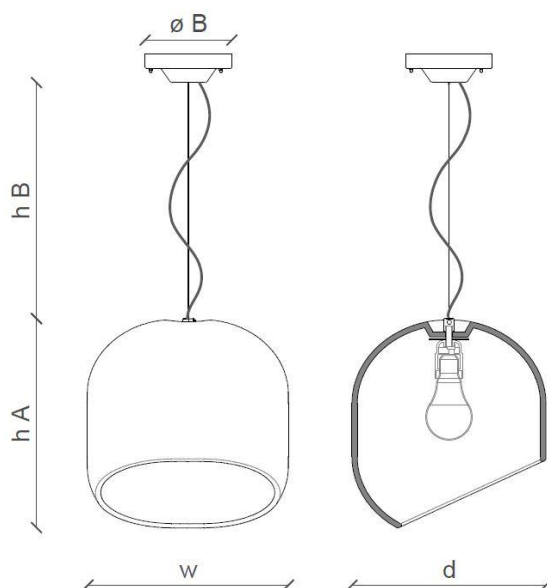

# FERROLUCE

handmade light

CODE	C2550
COLLECTION	DECO'
DATE	06/11/19
REV.	00
BRAND	FERROLUCE

<b>h A</b>	11.81"
<b>h B</b>	39.37"
<b>w</b>	11.41"
<b>d</b>	11.02"
<b>ø B</b>	4.92"

## SPECIFIC INFORMATION

<b>Height A</b>	11.81"	<b>Class</b>	I
<b>Height B</b>	39.37" (max)	<b>Socket</b>	1 x E26
<b>Ø mounting plate</b>	4.92"	<b>Max Power</b>	40 Watt
<b>Width</b>	11.41"	<b>U.L.</b>	Yes
<b>Depth</b>	11.02"	<b>Voltage</b>	120
<b>Materials</b>	Ceramic – Steel cable	<b>Weight lbs</b>	7.93
<b>Usage</b>	Dry locations only	<b>Adjustability</b>	Yes