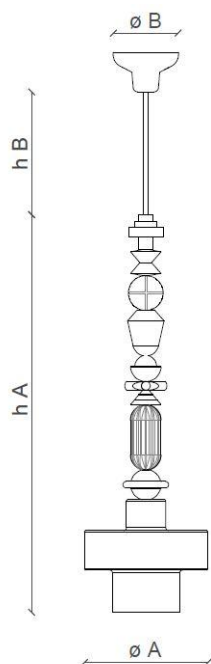

FERROLUCE

handmade light

CODE	C2532
COLLECTION	DECO'
DATE	07/11/19
REV.	00
BRAND	FERROLUCE

h A	35.82"
h B	43.30"
ø A	11.02"
ø B	5.90"

SAFETY STANDARDS

SPECIFIC INFORMATION

Height A	35.82"	Socket	1 x E26
Height B	43.30" (max)	Max Power	40 Watt
Ø mounting plate	5.90"	U.L.	Yes
Ø lampshade	11.02"	Voltage	120
Materials	Ceramic	Weight lbs	9.72
Usage	Dry locations only	Adjustability	Yes
Class	I		

AVAILABLE FINISHES

GIA

VPE

Ferroluce Srl

Production Department : Z.I. - via Armentaressa, 10 - Zip code: 34076 Romans d'Isonzo - Gorizia - ITALIA

Contacts: e-mail info@ferroluce.it - Tel. +39 0481 909541 - Fax +39 0481 909239