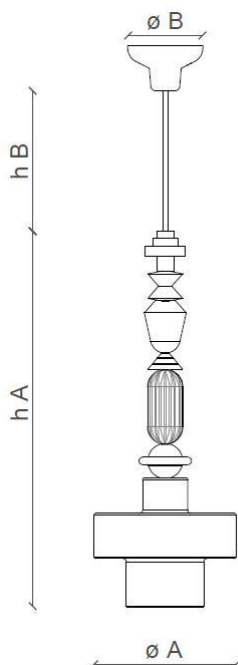

# FERROLUCE

handmade light

CODE	C2531
COLLECTION	DECO'
DATE	07/11/19
REV.	00
BRAND	FERROLUCE

<b>h A</b>	29.13"
<b>h B</b>	43.30"
<b>ø A</b>	11.02"
<b>ø B</b>	5.90"

## SPECIFIC INFORMATION

<b>Height A</b>	29.13"	<b>Socket</b>	1 x E26
<b>Height B</b>	43.30" (max)	<b>Max Power</b>	40 Watt
<b>Ø mounting plate</b>	5.90"	<b>U.L.</b>	Yes
<b>Ø lampshade</b>	11.02"	<b>Voltage</b>	120
<b>Materials</b>	Ceramic	<b>Weight lbs</b>	8.04
<b>Usage</b>	Dry locations only	<b>Adjustability</b>	Yes
<b>Class</b>	I		