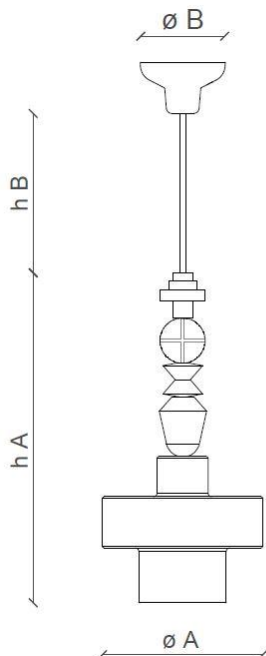

FERROLUCE

handmade light

CODE	C2530
COLLECTION	DECO'
DATE	07/11/19
REV.	00
BRAND	FERROLUCE

h A	23.62"
h B	43.30"
ø A	11.02"
ø B	5.90"

SAFETY STANDARDS

SPECIFIC INFORMATION

Height A	23.62"	Socket	1 x E26
Height B	43.30" (max)	Max Power	40 Watt
Ø mounting plate	5.90"	U.L.	Yes
Ø lampshade	11.02"	Voltage	120
Materials	Ceramic	Weight lbs	6.94
Usage	Dry locations only	Adjustability	Yes
Class	I		

AVAILABLE FINISHES

GIA

VPE

Ferroluce Srl

Production Department : Z.I. - via Armentaressa, 10 - Zip code: 34076 Romans d'Isonzo - Gorizia - ITALIA

Contacts: e-mail info@ferroluce.it - Tel. +39 0481 909541 - Fax +39 0481 909239