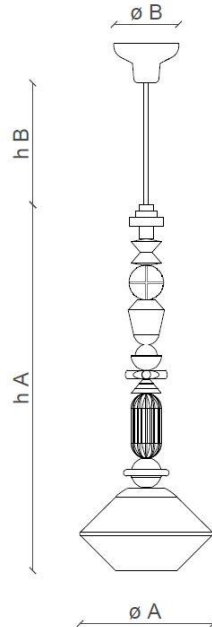

FERROLUCE

handmade light

| | |
|------------|-----------|
| CODE | C2512 |
| COLLECTION | DECO' |
| DATE | 04/11/19 |
| REV. | 00 |
| BRAND | FERROLUCE |

| | |
|------------|--------|
| h A | 34.25" |
| h B | 43.30" |
| Ø A | 12.20" |
| Ø B | 5.90" |

SAFETY STANDARDS

SPECIFIC INFORMATION

| | | | |
|-------------------------|--------------------|----------------------|---------|
| Height A | 34.25" | Socket | 1 x E26 |
| Height B | 43.30" (max) | Max Power | 40 Watt |
| Ø mounting plate | 5.90" | U.L. | Yes |
| Ø lampshade | 12.20" | Voltage | 120 |
| Materials | Ceramic | Weight lbs | 8,81 |
| Usage | Dry locations only | Adjustability | Yes |
| Class | I | | |