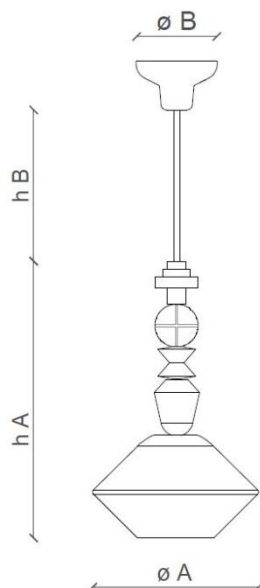

FERROLUCE

handmade light

CODE	C2510
COLLECTION	DECO'
DATE	04/11/19
REV.	00
BRAND	FERROLUCE

h A	22.04"
h B	43.30"
ø A	12.20"
ø B	5.90"

SAFETY STANDARDS

SPECIFIC INFORMATION

Height A	22.04"	Socket	1 x E26
Height B	43.30" (max)	Max Power	40 Watt
Ø mounting plate	5.90"	U.L.	Yes
Ø lampshade	12.20"	Voltage	120
Materials	Ceramic	Weight lbs	6,50
Usage	Dry locations only	Adjustability	Yes
Class	I		