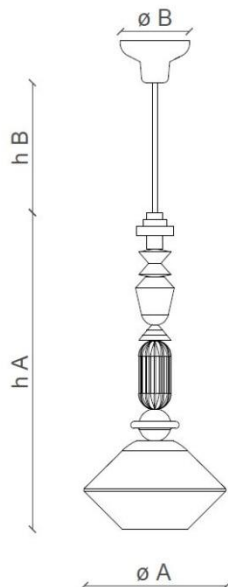

FERROLUCE

handmade light

CODE	C2511
COLLECTION	DECO'
DATE	04/11/19
REV.	00
BRAND	FERROLUCE

h A	27.55"
h B	43.30"
ø A	12.20"
ø B	5.90"

SAFETY STANDARDS

SPECIFIC INFORMATION

Height A	27.55"	Socket	1 x E26
Height B	43.30" (max)	Max Power	40 Watt
Ø mounting plate	5.90"	U.L.	Yes
Ø lampshade	12.20"	Voltage	120
Materials	Ceramic	Weight lbs	7,60
Usage	Dry locations only	Adjustability	Yes
Class	I		