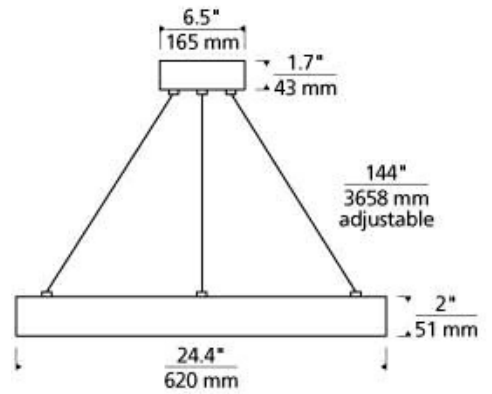

## ORDERING INFORMATION

700BOD	SHAPE OR SIZE	FINISH	LAMP
	24 24" DIAMETER	Z ANTIQUE BRONZE S SATIN NICKEL	-LED930 INTEGRATED LED 90 CRI 3000K 120V (T24)

700BOD \_\_\_\_\_

JOB NAME \_\_\_\_\_

NOTES \_\_\_\_\_

## SPECIFICATIONS

HARDWARE MATERIAL	Metal
SHADE MATERIAL	Aluminum
NET WEIGHT	8 lbs
HEIGHT	2in
WIDTH	24.4in
LENGTH	24.4in
UP LIGHT / DOWN LIGHT / BOTH?	
WET LISTED	
DAMP LISTED	Yes
DRY LISTED	
MIN. HANGING HEIGHT	15.7in
MAX HANGING HEIGHT	147.7in
TOTAL CORD LENGTH	144in
TOTAL STEM LENGTH	
STEM QTY	
SLOPED CEILING ADAPTABLE?	
GENERAL LISTING	
INCLUDES	