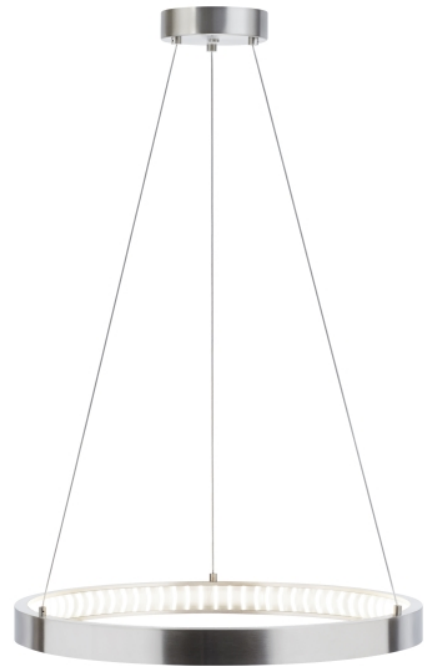

# BODIAM 24 SUSPENSION

## PRODUCT FEATURES

- Inspired by large medieval cast iron chandeliers
- 24" and 30" available in aged brass, satin nickel, and antique bronze. 48" diameter available in antique bronze and satin nickel
- Features a thick outer metal ring that houses dual stacked rows of inward firing LEDs
- Fixture provided with twelve feet of field-cutable cable to match finish selection
- Fully dimmable integrated LED lamping option creates the desired ambiance
- Protected by a 5-year warranty

Satin Nickel

Antique Bronze

Satin Nickel

## ORDERING INFORMATION

700BOD	SHAPE OR SIZE	FINISH	LAMP
	24 24" DIAMETER	Z ANTIQUE BRONZE S SATIN NICKEL	-LED930 INTEGRATED LED 90 CRI 3000K 120V (T24)

700BOD \_\_\_\_\_

JOB NAME \_\_\_\_\_

NOTES \_\_\_\_\_