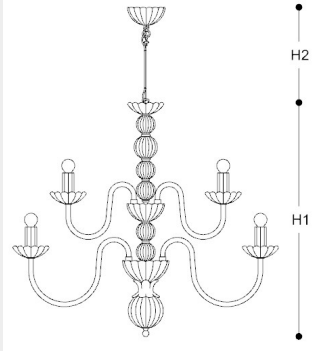

## Technical Specification

Technical drawing, dimensions and light sources refer to the main photo

### DIMENSIONS

Diameter: 34"  
 Height 1: 29"  
 Height 2: 4-39"  
 Weight: 35 lbs