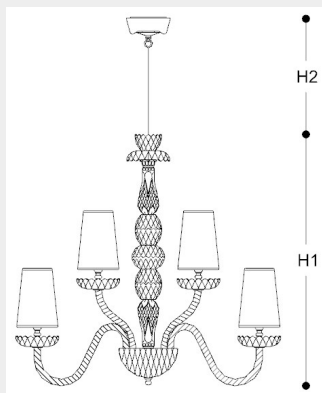

284/8+4

284

Chandelier in white carved crystal, metal with shiny nickel finish, white fabric shades. Available in different dimensions and colours.

Technical Specification

Technical drawing, dimensions and light sources refer to the main photo

DIMENSIONS

Diameter: 34"
Height 1: 34"
Height 2: 4-39"
Weight: 55 lbs

TYPE

Chandelier

GLASS / CRYSTAL

● Glass - White

LIGHT SOURCES

Energy saving: 12x8w - E12
Led: 12x6w - E12