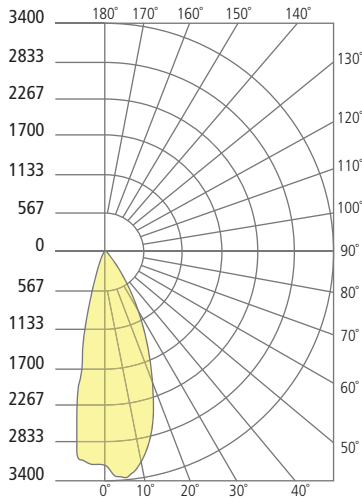

PHOTOMETRICS*

*For latest photometrics, please visit www.techlighting.com/OUTDOOR

ZUR 24 WALL - 45°

Total Lumen Output:	1613.3
Total Power:	20.4
Luminaire Efficacy:	79
Color Temp:	3000K
CRI:	90+
BUG Rating:	B0-U1-G1

ZUR 24 WALL - 0°

Total Lumen Output:	909.6
Total Power:	20.4
Luminaire Efficacy:	44
Color Temp:	3000K
CRI:	90+
BUG Rating:	B1-U0-G0

PROJECT INFO

FIXTURE TYPE & QUANTITY

JOB NAME & INFO

NOTES

© 2020 Tech Lighting, L.L.C. All rights reserved. The "Tech Lighting" graphic is a registered trademark. Tech Lighting reserves the right to change specifications for product improvements without notification.