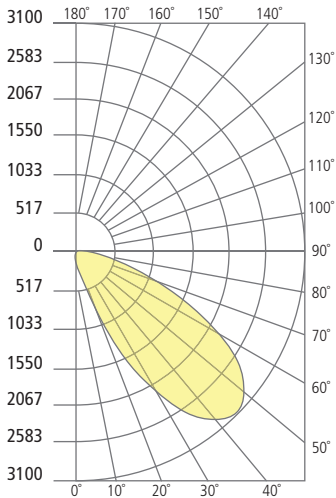

PHOTOMETRICS*

*For latest photometrics, please visit www.techlighting.com/OUTDOOR

ZUR 24 WALL - 45°

Total Lumen Output:	1613.3
Total Power:	20.4
Luminaire Efficacy:	79
Color Temp:	3000K
CRI:	90+
BUG Rating:	B0-U1-G1

ZUR 24 WALL - 0°

Total Lumen Output:	909.6
Total Power:	20.4
Luminaire Efficacy:	44
Color Temp:	3000K
CRI:	90+
BUG Rating:	B1-U0-G0

PROJECT INFO

FIXTURE TYPE & QUANTITY

JOB NAME & INFO

NOTES

© 2020 Tech Lighting, L.L.C. All rights reserved. The "Tech Lighting" graphic is a registered trademark. Tech Lighting reserves the right to change specifications for product improvements without notification.