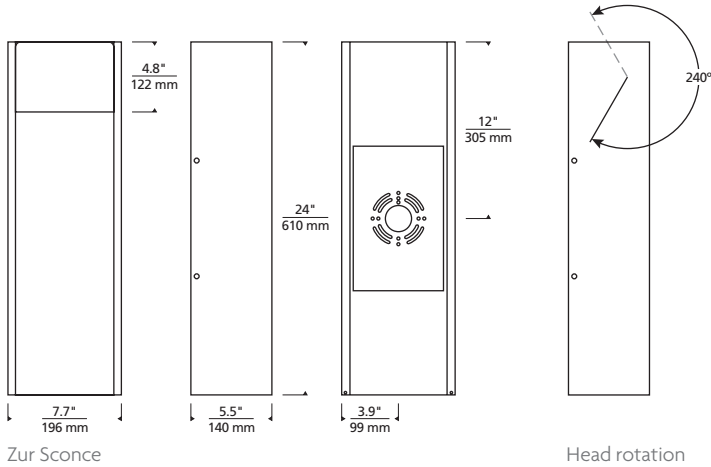

Outstanding protection against the elements:

- Powder coat finishes
- Stainless Steel mounting hardware
- IP65 rated

Head pivots 240° for wall grazing or directional illumination

SPECIFICATIONS

LUMENS	45°: 1613.3, 0°: 909.6
WATTS	20.4
VOLTAGE	Universal 120-277V, with integral transient 2.5kV surge protection (driver)
DIMMING	0-10, ELV
LIGHT DISTRIBUTION	Adjustable
OPTICS	40° (2)
MOUNTING OPTIONS	Wall
ADJUSTABILITY	Head pivots 240°
PERFORMANCE OPTIONS	Photocontrol / In-Line Fuse
CCT	2700K, 3000K or 4000K
CRI	90+
COLOR BINNING	3 Step
BUG RATING	45°: B0-U1-G1, 0°: B1-U0-Go
DARK SKY	Compliant (Aimed down)
WET LISTED	IP65
GENERAL LISTING	ETL
CALIFORNIA TITLE 24	Can be used to comply with CEC 2019 Title 24 Part 6 for outdoor use. Registration with CEC Appliance Database not required.
START TEMP	-30°C
FIELD SERVICEABLE LED	Yes
CONSTRUCTION	Aluminum
HARDWARE	Stainless Steel
FINISH	Powder Coat
LED LIFETIME	L70: >60,000 Hours
WARRANTY*	5 Years
WEIGHT	20 lbs.

* Visit techlighting.com for specific warranty limitations and details.

ZUR 24 WALL
shown in black

ZUR 24 WALL
shown in bronze

ORDERING INFORMATION

PRODUCT	CRI/CCT	LENGTH	FINISH	VOLTAGE	DISTRIBUTION	OPTIONS
7000WZUR	927 90 CRI, 2700K 930 90 CRI, 3000K 940 90 CRI, 4000K	24 24"	Z BRONZE B BLACK	UNV 120V-277V	A ADJUSTABLE	NONE PC BUTTON PHOTOCONTROL LF IN-LINE FUSE

PHOTOMETRICS*

*For latest photometrics, please visit www.techlighting.com/OUTDOOR

ZUR 24 WALL - 45°

Total Lumen Output:	1613.3
Total Power:	20.4
Luminaire Efficacy:	79
Color Temp:	3000K
CRI:	90+
BUG Rating:	B0-U1-G1