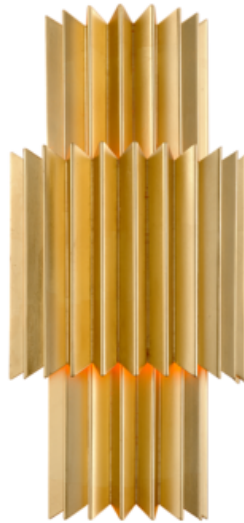

Moxy

Product ID **311-13**

DIMENSIONAL INFORMATION

Height	19.75"
ADA Compliant	No
Hanging Type	-
Canopy/Backplate	4.25"W X 10.00"H
Width	9.50"
Extension	5.00"
Top To Center	9.88"
Weight	7.70lb.

SHIPPING INFORMATION

Carton 1	24.00" x 14.00" x 9.00"
Carton 1 Weight	15.00lb.
Shipping Method	UPS

LAMPING INFORMATION

Bulb 1	
(2) 60 Watt Max 120	
Bulb Included	No
Socket Type	E12 Candelabra
	Base
UL Rating	DRY
Plug In	No

AVAILABLE FINISHES