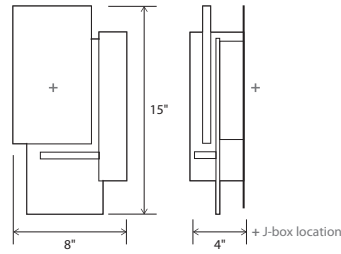

Vesper sconce

Dimensions: 15" x 8" x 4"
 Materials: solid wood, polymer, aluminum
 Product weight: 4 lbs
 Light source: integrated LED
 Light output: 1130 Lumens (source)
 Light color*: 2700 K or 3500 K
 Color accuracy: 90+ CRI
 LED power consumption: 13W
 Dimmable (see driver below)
 ADA compliant hotel room signage with tactile numbering and corresponding braille available
 Wood grain will vary
 Specifications subject to change

Includes
 frosted polymer (CM-024)
 brushed aluminum (CM-006)
 *Available in 3000K, 4000K and other color temperatures upon request

The Vesper is a very simple geometric sculpture composed of brushed aluminum, American black walnut, and white polymer. The light not only washes up and down the wall but also filters out through the composition, exhibiting the fixture's depth in three dimensions.