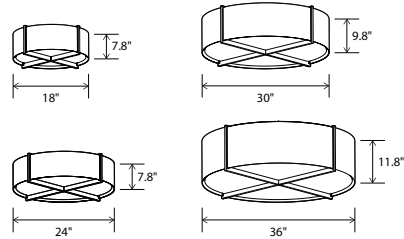

Nick Sheridan
Designer

Plura flush mount

Dimensions:

- Plura 18: 18" Ø, 7.8"
- Plura 24: 24" Ø, 7.8"
- Plura 30: 30" Ø, 9.8"
- Plura 36: 36" Ø, 11.8"
- Materials: solid wood, metal, polymer
- Product weight:
- Plura 18: 5 lb
- Plura 24: 6 lb
- Plura 30: 9 lb
- Plura 36: 13 lb

Ø:	
18" Ø	18
24" Ø	24
30" Ø	30
36" Ø	36

Wood Body

walnut (CM-001)	W
dark stained walnut (CM-002)	D
white washed oak (CM-095)	O

Shade Material

frosted polymer (CM-051)	F
matte black (CM-085)	B
with matte white interior	
brushed aluminum (CM-012)	A
brushed rose gold (CM-046)	G
brushed brass (CM-047)	R
distressed brass (CM-096)	D
gloss white (CM-054)	W