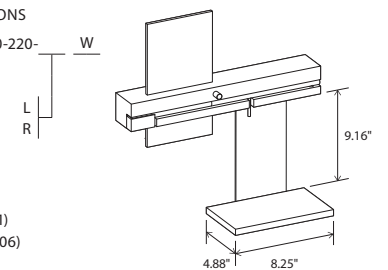

Alternate voltage / plug styles available

left model (L)

right model (R)

With shelf option

Levo Shelf Option

The introduction of the optional shelf for the Levo increases the utility of this fixture without compromising any aspect of the design. The shelf provides a perfect place to rest your phone or tablet while charging it. It is important to note that shelf is purchased separately from the Levo and can be retrofitted on existing Levos.

MATERIAL & FINISH OPTIONS

Levo Shelf part # 60-220-

Direction

left model
right model

Includes

solid walnut shelf (CM-001)
brushed aluminum (CM-006)

left model with shelf option

The goal for the Levo was to create a bedside wall fixture with great task lighting articulation that was intuitive enough to be used without prior knowledge of the fixture: all the while making it slender, sexy, and very robust.