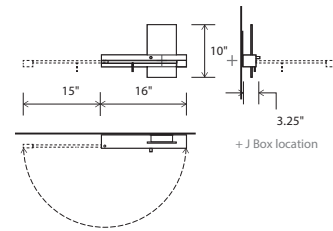

Levo

bedside wall sconce/reading lamp hybrid with USB charger

Dimensions: 10" x 16" x 3.25"

Materials: solid wood, aluminum, polymer Product weight: 3 lb

Light source: 2x integrated LED

Static sconce light + swim arm with rotating head light