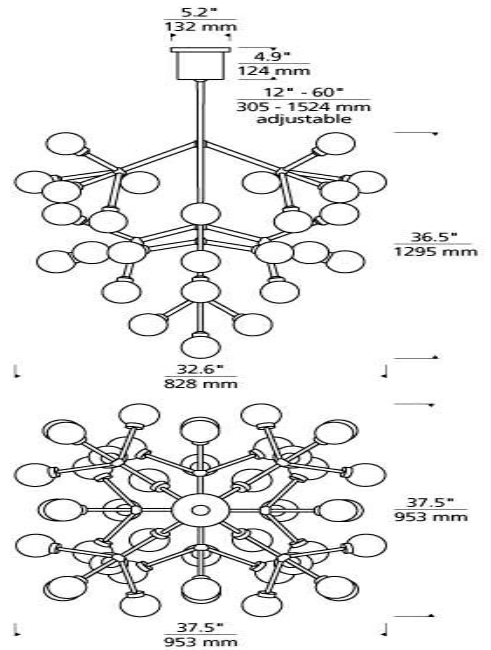

White/Matte Black

LAMPING

Includes (45) 2.6 watt (75.1 total watts) 1816.1 delivered lumen 2700K LED modules. Fixture provided with 60 inches of variable rigid stems (includes one 12 inch & two 24 inch stems) in coordinating finish. Dimmable with most LED compatible ELV dimmers. Can be installed on a sloped ceiling up to 35°.

JOB NAME _____

NOTES _____

MARA GRANDE CHANDELIER

SPECIFICATIONS

HARDWARE MATERIAL	Metal
SHADE MATERIAL	Glass
NET WEIGHT	16 lbs
HEIGHT	36.5in
WIDTH	32.6in
LENGTH	32.6in
UP LIGHT / DOWN LIGHT / BOTH?	
WET LISTED	
DAMP LISTED	Yes
DRY LISTED	
MIN. HANGING HEIGHT	53.4in
MAX HANGING HEIGHT	101.4in
TOTAL CORD LENGTH	
TOTAL STEM LENGTH	Up to 60in
STEM QTY	3
SLOPED CEILING ADAPTABLE?	
GENERAL LISTING	
INCLUDES	