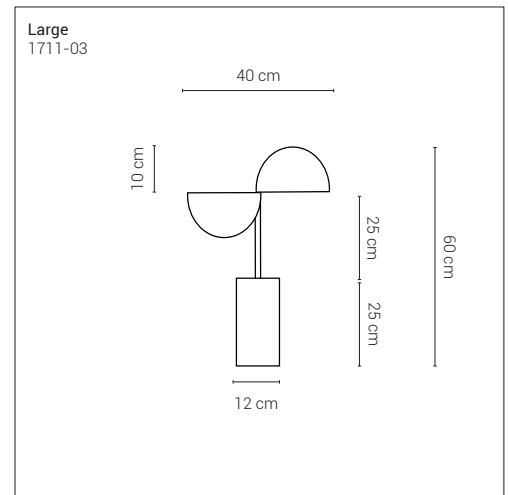

# Elisabeth

Carlo Colombo  
2017

1711-03

Lamps with structure in glossy black chrome. Table lamp available with base in Carrara white marble or in metal.

<b>Mounting</b>	Table lamp
<b>Environment</b>	Indoor
<b>Materials</b>	Metal and marble
<b>Voltage</b>	230V 50/60Hz
<b>Source</b>	2x 8W LED - 3000K
<b>Lumen</b>	2x 650lm
<b>Dimming</b>	Dimmable