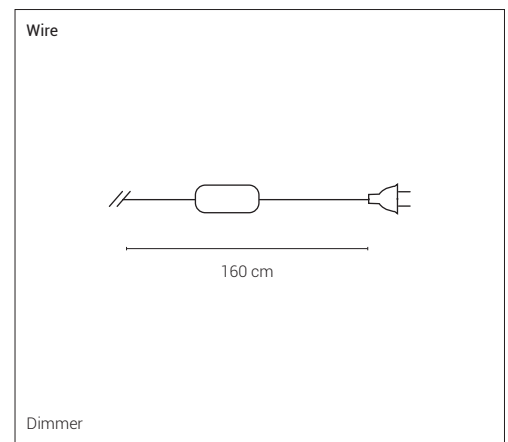

Marble finishes

White Carrara