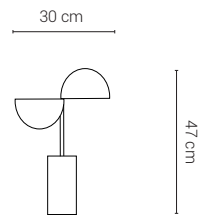

Certification

Small
1711-01

Wire