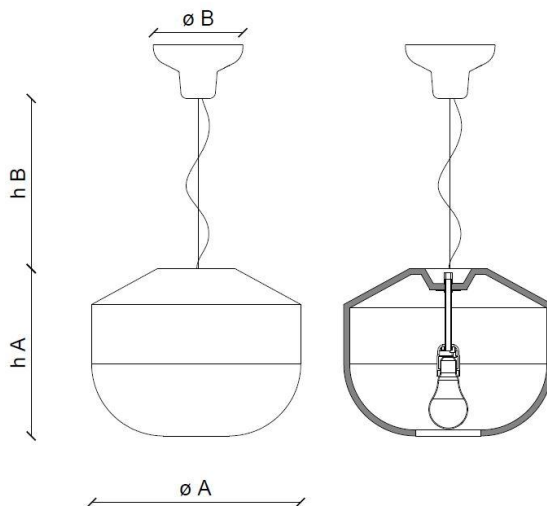

FERROLUCE

handmade light

CODE	C2541
COLLECTION	DECO'
DATE	04/11/19
REV.	00
BRAND	FERROLUCE

h A	11.02"
h B	39.37"
ø A	13.77"
ø B	5.90"

SAFETY STANDARDS

SPECIFIC INFORMATION

Height A	11.02"	Socket	1 x E26
Height B	39.37" (max)	Max Power	40 Watt
Ø mounting plate	5.90"	U.L.	Yes
Ø lampshade	13.77"	Voltage	120
Materials	Ceramic - Steel cable	Weight lbs	8.59
Usage	Dry locations only	Adjustability	Yes
Class	I		