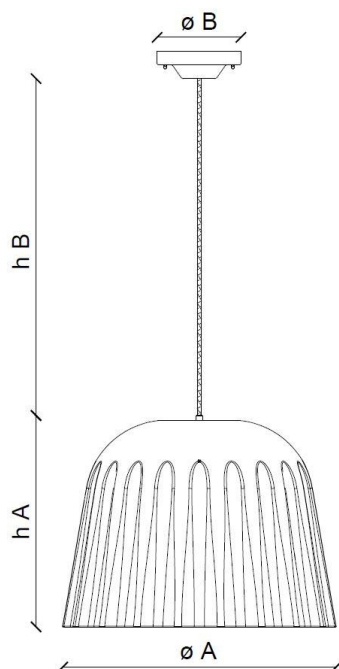

FERROLUCE

handmade light

CODE	C2571
COLLECTION	DECO'
DATE	19/10/19
REV.	00
BRAND	FERROLUCE

h A	11.81"
h B	43.30"
ø A	15.74"
ø B	4.92"

SAFETY STANDARDS

SPECIFIC INFORMATION

Height A	11.81"	Socket	1 x E26
Height B	43.30" (max)	Max Power	40 Watt
Ø mounting plate	4.92"	U.L.	Yes
Ø lampshade	15.74"	Voltage	120
Materials	Ceramic	Weight lbs	10,14
Usage	Dry locations only	Adjustability	Yes
Class	I		