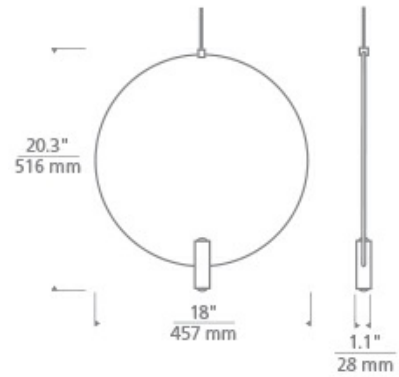

Note. Note. MP includes 4" Round Flush Canopy. Nightshade Black not available in MO.

700 _____ LAY _____

JOB NAME _____

NOTES _____

MINI LAYLA 18 PENDANT

SPECIFICATIONS

HARDWARE MATERIAL	Metal
SHADE MATERIAL	Aluminum
NET WEIGHT	2.5 lbs
HEIGHT	20.2in
WIDTH	1.1in
LENGTH	18in
UP LIGHT / DOWN LIGHT / BOTH?	
WET LISTED	
DAMP LISTED	
DRY LISTED	Yes
MIN. HANGING HEIGHT	26.2in
MAX HANGING HEIGHT	92.2in
SLOPED CEILING ADAPTABLE?	Yes 45° Max
GENERAL LISTING	ETL Listed
INCLUDES	