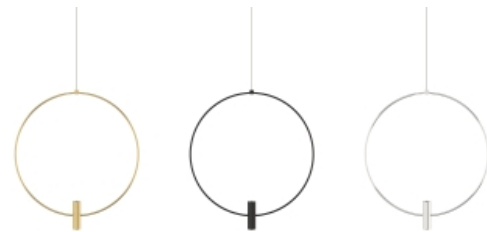

MINI LAYLA 18 PENDANT

PRODUCT FEATURES

- A simple geometric ring and light module allows the LED source to illuminate up and down providing an unexpected twist to lighting up your space
- Available in three finishes, the Natural Brass that will patina over time, Satin Nickel, and a Nightshade Black
- Available in two sizes. 13" and 18" diameters
- Dimmable with most LED compatible ELV and TRIAC dimmers
- Includes 6 feet of field-cutttable cable to match finish selection
- Protected by a 5-year warranty, please visit the "About Us" Page on techlighting.com for more for warranty details

Nightshade Black

LAMPING

Includes 12 volt 6 watt 273 delivered lumen, 3000K, 90 CRI, LED module. Dimmable with low-voltage or magnetic dimmer (based on transformer). Includes 6 feet of field-cutttable cable. Nightshade black supplied with bronze cable. Brass and Satin nickel supplied with satin cable.

Natural Brass

Nightshade Black

Satin Nickel

ORDERING INFORMATION

700	SYSTEM	LAY	SHAPE OR SIZE	FINISH	LAMP
	FJ FREEJACK		18 18" MEDIUM	NB NATURAL BRASS	-LED930 INTEGRATED LED 90 CRI 3000K 12V
	MP MONOPOINT			B NIGHTSHADE BLACK	
	MO MONORAIL			S SATIN NICKEL	

Note. Note. MP includes 4" Round Flush Canopy. Nightshade Black not available in MO.

700 _____ LAY _____

JOB NAME _____

NOTES _____

MINI LAYLA 18 PENDANT

SPECIFICATIONS

HARDWARE MATERIAL	Metal
SHADE MATERIAL	Aluminum
NET WEIGHT	2.5 lbs
HEIGHT	20.2in
WIDTH	1.1in
LENGTH	18in
UP LIGHT / DOWN LIGHT / BOTH?	
WET LISTED	
DAMP LISTED	
DRY LISTED	Yes
MIN. HANGING HEIGHT	26.2in
MAX HANGING HEIGHT	92.2in
SLOPED CEILING ADAPTABLE?	Yes 45° Max
GENERAL LISTING	ETL Listed
INCLUDES	