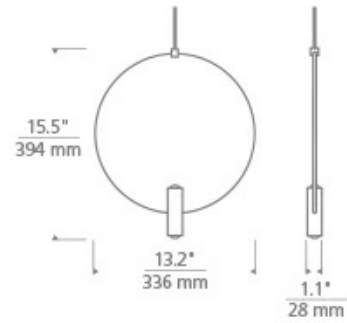

Note. Note. MP includes 4" Round Flush Canopy. Nightshade Black not available in MO.

700 _____ LAY _____

JOB NAME _____

NOTES _____

MINI LAYLA 13 PENDANT

SPECIFICATIONS

HARDWARE MATERIAL	Metal
SHADE MATERIAL	Aluminum
NET WEIGHT	1.5 lbs
HEIGHT	15.5in
WIDTH	1.1in
LENGTH	13.2in
UP LIGHT / DOWN LIGHT / BOTH?	
WET LISTED	
DAMP LISTED	
DRY LISTED	Yes
MIN. HANGING HEIGHT	21.4in
MAX HANGING HEIGHT	87.4in
SLOPED CEILING ADAPTABLE?	Yes 45° Max
GENERAL LISTING	ETL Listed
INCLUDES	