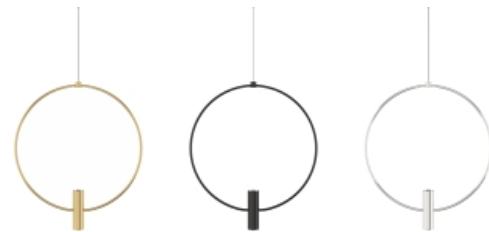

MINI LAYLA 13 PENDANT

PRODUCT FEATURES

- A simple geometric ring and light module allows the LED source to illuminate up and down providing an unexpected twist to lighting up your space
- Available in three finishes, the Natural Brass that will patina over time, Satin Nickel, and a Nightshade Black
- Available in two sizes. 13" and 18" diameters
- Dimmable with most LED compatible ELV and TRIAC dimmers
- Includes 6 feet of field-cutttable cable to match finish selection
- Protected by a 5-year warranty, please visit the "About Us" Page on techlighting.com for more for warranty details

Nightshade Black

LAMPING

Includes 12 volt 6 watt 273 delivered lumen, 3000K, 90 CRI, LED module. Dimmable with low-voltage or magnetic dimmer (based on transformer). Includes 6 feet of field-cutttable cable. Nightshade black supplied with bronze cable. Brass and Satin nickel supplied with satin cable.

Natural Brass

Nightshade Black

Satin Nickel

ORDERING INFORMATION

700	SYSTEM	LAY	SHAPE OR SIZE	FINISH	LAMP
	FJ FREEJACK		13 13" SMALL	NB NATURAL BRASS	-LED930 INTEGRATED LED 90 CRI 3000K 12V
	MP MONOPOINT			B NIGHTSHADE BLACK	
	MO MONORAIL			S SATIN NICKEL	

Note. Note. MP includes 4" Round Flush Canopy. Nightshade Black not available in MO.

700 _____ LAY _____

JOB NAME _____

NOTES _____

MINI LAYLA 13 PENDANT

SPECIFICATIONS

HARDWARE MATERIAL	Metal
SHADE MATERIAL	Aluminum
NET WEIGHT	1.5 lbs
HEIGHT	15.5in
WIDTH	1.1in
LENGTH	13.2in
UP LIGHT / DOWN LIGHT / BOTH?	
WET LISTED	
DAMP LISTED	
DRY LISTED	Yes
MIN. HANGING HEIGHT	21.4in
MAX HANGING HEIGHT	87.4in
SLOPED CEILING ADAPTABLE?	Yes 45° Max
GENERAL LISTING	ETL Listed
INCLUDES	