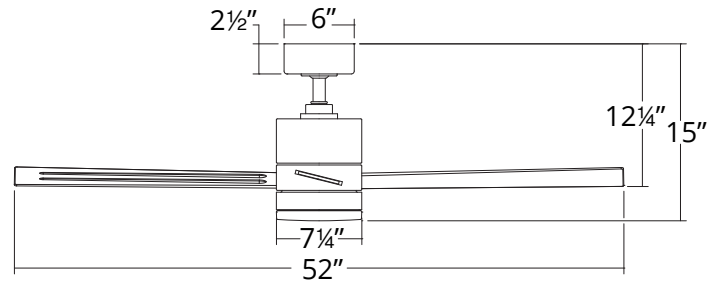

AXIS

FR-W1803-52L

52" Ceiling Fan

MODERN FORMS

SMART FANS

PRODUCT DESCRIPTION

A simple, sophisticated smart fan that works seamlessly in transitional, minimalist and other modern environments, Axis is perfectly sized for medium-sized kitchens, bedrooms and living rooms, and its wet-rated status and weather-resistant finish make it prime for outdoor use as well. Unleash the full potential of Axis with our Modern Forms app, which offers smart features like Adaptive Learning and Away Mode, and helps cut down on energy use by integrating with your smart thermostat.

FEATURES

- 6 fan speeds through both Summer and Winter Modes
- Silent DC motor
- Includes BT remote control
- Luminaire cover included
- Optional wall control for 3, 4-way control sold separately
- Compatible with Modern Forms app

AIRFLOW/ENERGY EFFICIENCY

Weighted-Average/High Airflow CFM:	3896/5695
Weighted-Average/High Energy Use (W):	13/33
Estimated Yearly Energy Cost ($):	6
Weighted-Average/High Efficiency (CFM/W):	211/153
Max RPM:	167

ORDER NUMBER

Model	Housing	Blade
FR-W1803-52L	BZ <i>Bronze</i>	BZ <i>Bronze</i>
	MB <i>Matte Black</i>	MB <i>Matte Black</i>
	MW <i>Matte White</i>	MW <i>Matte White</i>
	TT <i>Titanium Silver</i>	TT <i>Titanium Silver</i>

Example: **FR-W1803-52L-MB**

For 2700K add "-27" ; for 3500K add "-35" before the finish: **FR-W1803-52L-27-MB**

*Results may vary based on application and surroundings.

*This fan comes uni-pack - blade select options are not available

The Modern Forms app synchronizes seamlessly with smart home devices you already own

modernforms.com
Phone (800) 526.2588
Fax (800) 526.2585

Headquarters/Eastern Distribution Center
44 Harbor Park Drive
Port Washington, NY 11050

Central Distribution Center
1600 Distribution Ct
Lithia Springs, GA 30122

Western Distribution Center
1750 Archibald Avenue
Ontario, CA 91760

SPECIFICATIONS

Construction:	Aluminum, ABS
Blade:	14° Pitch, 52" sweep
Downrod:	1" O.D. x 4.5"H included
Mounting Slope:	Up to 30°
Wire:	80"
Hanging Weight:	13.5 lbs
Total Power:	52.5W
Standards:	UL/cUL Wet Location listed, Title 24 JA8-2016 Compliant, Title 20, Energy Star rated
Motor Type:	125 x 20 sensorless DC motor

WIRELESS PERFORMANCE

Wi-Fi Range:	Up to 150 ft*
Bluetooth Range:	Up to 150 ft*

LUMINAIRE PERFORMANCE

Light Source:	LED
Light Wattage:	19.5W
Lumens/Delivered Lumens:	1600/708
Dimming:	Integrated
CRI:	90
Color Temperature:	3000K (2700K/3500K options available)
Rated Life:	50,000 hours