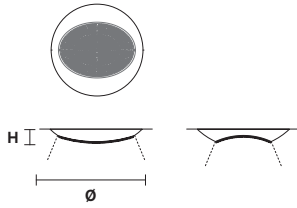

BLINK LED PL90

Ceiling

TECHNICAL INFORMATION

Ø 90 cm / 35.43"
H 15 cm / 5.90"

DOWN: LED x 47 W CRI>90
3000 K - 6700 Nominal lm
Dimmable: 0 - 10 V