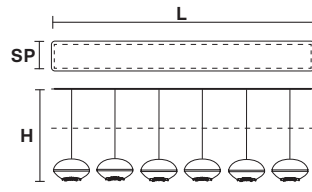

BLINK C6 LN 175

L 175 cm / 68.89"
SP 20 cm / 7.87"
H max 170 cm / 66.92"

DOWN: LED x 24 W CRI>90
3000 K - 3540 Nominal lm
Dimmable: 1-10V + DALI + PUSH