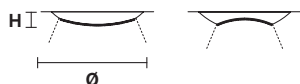

BLINK LED PL 90

BLINK LED PL 60

BLINK LED PL 42

.....
Ø 90 cm / 35.43"
H 15 cm / 5.90"
.....

.....
Ø 60 cm / 23.62"
H 14 cm / 5.51"
.....

.....
Ø 42 cm / 16.53"
H 12 cm / 4.72"
.....

DOWN LED x 50 W CRI>90
3000 K - 6960 Nominal lm
Dimmable: DALI + PUSH

DOWN LED x 38 W CRI>90
3000 K - 5220 Nominal lm
Dimmable: 1-10V + DALI + PUSH

.....
DOWN LED x 23,2 W CRI>90
3000 K - 3190 Nominal lm
Dimmable: 1-10V + DALI + PUSH