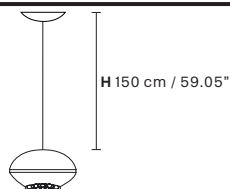

Standard cables for all suspensions