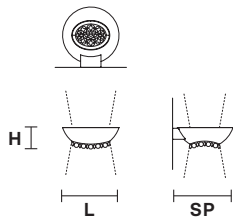

BLINK LED A1 P

BLINK LED A1 G

L 18 cm / 7.08"
SP 19 cm / 7.48"
H 7 cm / 2.75"

L 24 cm / 9.44"
SP 26 cm / 10.23"
H 8 cm / 3.14"

UP LED x 3 W CRI>90
3000 K - 425 Nominal lm
DOWN LED x 3 W CRI>90
3000 K - 425 Nominal lm
Dimmable: 1-10V + PUSH

UP LED x 4 W CRI>90
3000 K - 590 Nominal lm
DOWN LED x 4 W CRI>90
3000 K - 590 Nominal lm
Dimmable: 1-10V + PUSH