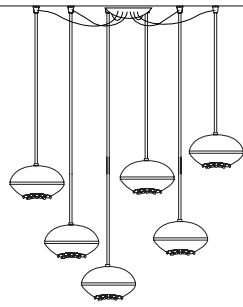

BLINK S 6

DOWN LED x 24 W CRI>90
3000 K - 3540 Nominal lm
Dimmable: 1-10V + PUSH