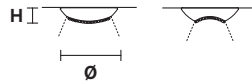

BLINK LED PL 90

BLINK LED PL 60

BLINK LED PL 42

.....
Ø 90 cm / 35.43"
H 15 cm / 5.90"
.....

.....
Ø 60 cm / 23.62"
H 14 cm / 5.51"
.....

.....
Ø 42 cm / 16.53"
H 12 cm / 4.72"
.....

DOWN LED x 50 W CRI>90
3000 K - 6960 Nominal lm
Dimmable: DALI + PUSH

DOWN LED x 38 W CRI>90
3000 K - 5220 Nominal lm
Dimmable: 1-10V + DALI + PUSH

.....
DOWN LED x 23,2 W CRI>90
3000 K - 3190 Nominal lm
Dimmable: 1-10V + DALI + PUSH