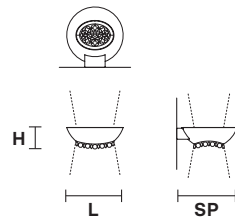

BLINK LED A1 P

BLINK LED A1 G

L 18 cm / 7.08"
SP 19 cm / 7.48"
H 7 cm / 2.75"

L 24 cm / 9.44"
SP 26 cm / 10.23"
H 8 cm / 3.14"

UP LED x 3 W CRI>90
3000 K - 425 Nominal lm
DOWN LED x 3 W CRI>90
3000 K - 425 Nominal lm
Dimmable: 1-10V + PUSH

UP LED x 4 W CRI>90
3000 K - 590 Nominal lm
DOWN LED x 4 W CRI>90
3000 K - 590 Nominal lm
Dimmable: 1-10V + PUSH