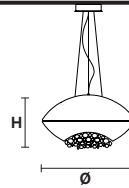

BLINK S60

Suspension

TECHNICAL INFORMATION

Ø 60 cm / 23.62"
H 30 cm / 11.81"

DOWN: LED x 41 W CRI>90
3000 K - 5960 Nominal lm
Dimmable: 0 - 10 V