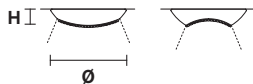

BLINK LED PL 90

BLINK LED PL 60

BLINK LED PL 42

.....
Ø 90 cm / 35.43"
H 15 cm / 5.90"
.....

.....
Ø 60 cm / 23.62"
H 14 cm / 5.51"
.....

.....
Ø 42 cm / 16.53"
H 12 cm / 4.72"
.....

DOWN LED x 50 W CRI>90
3000 K - 6960 Nominal lm
Dimmable: DALI + PUSH

DOWN LED x 38 W CRI>90
3000 K - 5220 Nominal lm
Dimmable: 1-10V + DALI + PUSH

.....
DOWN LED x 23,2 W CRI>90
3000 K - 3190 Nominal lm
Dimmable: 1-10V + DALI + PUSH