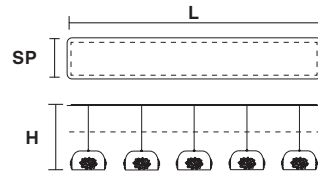

DAME C5 LN 125

L 125 cm / 49.21"
SP 20 cm / 7.87"
H max 130 cm / 51.18"

LED x 20 W CRI>90
3000 K - 2950 Nominal lm
Dimmable: 1-10V + PUSH + DALI