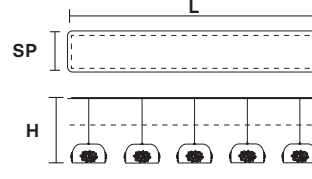

DAME C5 LN 125

TECHNICAL INFORMATION

L 125 cm / 49.21"
SP 20 cm / 7.87"
H max 130 cm / 51.18"
LED x 20 W CRI>90
3000 K - 2950 Nominal lm
Dimmable: 0 - 10 V