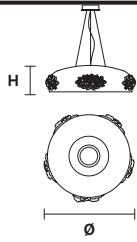

DAME S80

Suspension

TECHNICAL INFORMATION

Ø 80 cm / 31.49"

H 26 cm / 10.23"

LED x 25,3 W CRI>90
3000 K - 3496 Nominal lm
Dimmable: 0 - 10 V