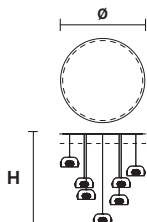

DAME C7 RD 80

TECHNICAL INFORMATION

Ø 80 cm / 31.49"
H max 130 cm / 51.18"
LED x 23,1 W CRI>90
3000 K - 3430 Nominal lm
Dimmable: 0 - 10 V