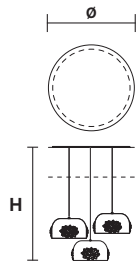

DAME C3 RD 40

Ø 40 cm / 15.74"
H max 130 cm / 51.18"

LED x 12 W CRI>90
3000 K - 1770 Nominal lm
Dimmable: 1-10V + PUSH