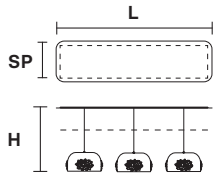

DAME C3 LN 75

L 75 cm / 29.52"
SP 20 cm / 7.87"
H max 130 cm / 51.18"

LED x 12 W CRI>90
3000 K - 1770 Nominal lm
Dimmable: 1-10V + PUSH