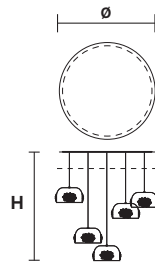

DAME C5 RD 60

Ø 60 cm / 23.62"
H max 130 cm / 51.18"

LED x 20 W CRI>90
3000 K - 2950 Nominal lm
Dimmable: 1-10V + DALI + PUSH