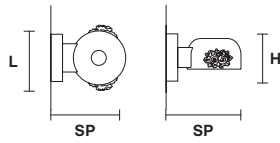

DAME A2

Applique

TECHNICAL INFORMATION

L	20 cm / 7.87"
SP	23 cm / 9.06"
H	14 cm / 5.51"

UP: LED x 3 W CRI>90
3000 K - 425 Nominal lm
DOWN: LED x 3 W CRI>90
3000 K - 425 Nominal lm
Dimmable: 0 - 10 V