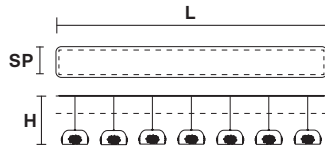

DAME C7 LN 175

TECHNICAL INFORMATION

L 175 cm / 68.89"
SP 20 cm / 7.87"
H max 130 cm / 51.18"
LED x 23,1 W CRI>90
3000 K - 3430 Nominal lm
Dimmable: 0 - 10 V