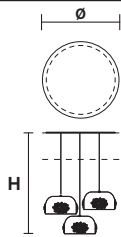

DAME C3 RD 40

TECHNICAL INFORMATION

Ø 40 cm / 15.74"
H max 130 cm / 51.18"
LED x 12 W CRI>90
3000 K - 1770 Nominal lm
Dimmable: 0 - 10 V