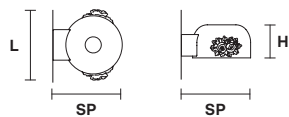

DAME A2

.....
L 20 cm / 7.87"

SP 18 cm / 7.08"

H 9.5 cm / 3.74"
.....

UP LED x 3 W CRI>90
3000 K - 425 Nominal lm

DOWN LED x 3 W CRI>90
3000 K - 425 Nominal lm

Dimmable: 1-10V + PUSH