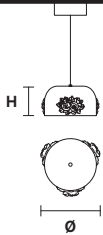

DAME S18

Suspension

TECHNICAL INFORMATION

Ø 18 cm / 7.08"

H 9.5 cm / 3.74"

LED x 4 W CRI>90
3000 K - 590 Nominal lm
Dimmable: 0 - 10 V