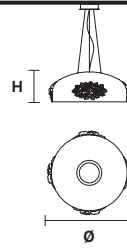

DAME S65

Suspension

TECHNICAL INFORMATION

Ø 65 cm / 25.59"

H 26 cm / 10.23"

LED x 13 W CRI>90
3000 K - 1840 Nominal lm
Dimmable: 0 - 10 V