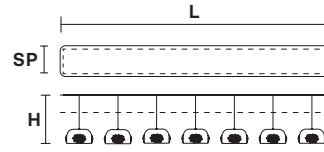

DAME C7 LN 175

L 175 cm / 68.89"
SP 20 cm / 7.87"
H max 130 cm / 51.18"

LED x 23,1 W CRI>90
3000 K - 3430 Nominal lm
Dimmable: 1-10V + DALI + PUSH