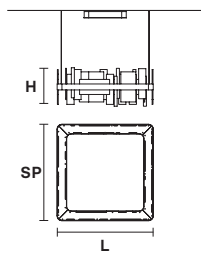

HONICÉ S80

L	80 cm / 31.49"
SP	80 cm / 31.49"
H	33 cm / 12.99"
UP	LED x 28.1W CRI>95 3000K - 3024 Nominal lm
DOWN	LED x 60.85 W CRI>95 3000K - 5184 Nominal lm
Dimmable: 0-10V