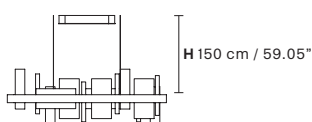

Standard cables for all suspensions