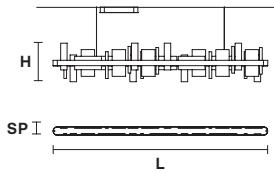

HONICÉ S200

L	200 cm / 78.74"
SP	8 cm / 3.14"
H	33 cm / 12.99"
UP	LED x 21.1W CRI>95 3000K - 1944 Nominal lm
DOWN	LED x 44.46 W CRI>95 3000K - 4104 Nominal lm
Dimmable: 0-10V