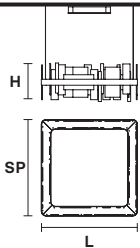

HONICÉ S80

Suspension

TECHNICAL INFORMATION

L 80 cm / 31.49"
SP 80 cm / 31.49"
H 33 cm / 12.99"
UP LED x 28.1W CRI>95
3000K - 3024 Nominal lm
DOWN LED x 60.85 W CRI>95
3000K - 5184 Nominal lm
Dimmable: 0-10V