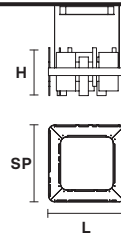

HONICÉ S50

Suspension

TECHNICAL INFORMATION

L 50 cm / 19.68"
SP 50 cm / 19.68"
H 33 cm / 12.99"
UP LED x 15.21W CRI>95
3000K - 1404 Nominal lm
DOWN LED x 32.76 W CRI>95
3000K - 3024 Nominal lm
Dimmable: 0-10V