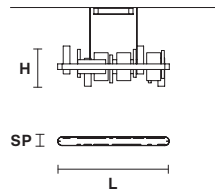

HONICÉ S100

L	100 cm / 39.37"
SP	8 cm / 3.14"
H	33 cm / 12.99"
UP	LED x 9.36W CRI>95 3000K - 864 Nominal lm
DOWN	LED x 21.1 W CRI>95 3000K - 1944 Nominal lm
Dimmable: 0-10V