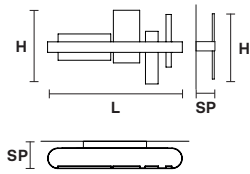

HONICÉ A65

Applique

TECHNICAL INFORMATION

L	65 cm / 25.59"
SP	13 cm / 5.12"
H	33 cm / 12.99"
UP	LED x 5.8W CRI>95 3000K - 594 Nominal lm
DOWN	LED x 5.8 W CRI>95 3000K - 594 Nominal lm
Dimmable: 0-10V