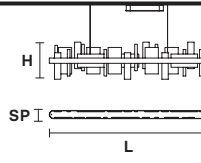

HONICÉ S150

Suspension

TECHNICAL INFORMATION

L 150 cm / 59.05"
SP 8 cm / 3.14"
H 33 cm / 12.99"
UP LED x 17W CRI>95
3000K - 1296 Nominal lm
DOWN LED x 33.5W CRI>95
3000K - 3024 Nominal lm
Dimmable: 0-10V