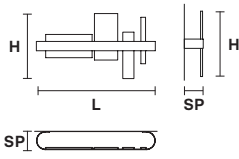

HONICÉ A65

HONICÉ A37

L 65 cm / 25.59"
SP 10 cm / 3.93"
H 33 cm / 12.99"

L 37 cm / 14.56"
SP 10 cm / 3.93"
H 33 cm / 12.99"

UP LED x 5.8W CRI>95
3000K - 594 Nominal lm
DOWN LED x 5.8 W CRI>95
3000K - 594 Nominal lm
Dimmable: 1-10V+PUSH

UP LED x 3.51W CRI>95
3000K - 324 Nominal lm
DOWN LED x 3.51 W CRI>95
3000K - 324 Nominal lm
Dimmable: 1-10V+PUSH