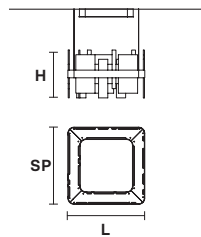

HONICÉ S50

L	50 cm / 19.68"
SP	50 cm / 19.68"
H	33 cm / 12.99"
UP	LED x 15.21W CRI>95 3000K - 1404 Nominal lm
DOWN	LED x 32.76 W CRI>95 3000K - 3024 Nominal lm
Dimmable: 0-10V	

: for the US market, refer to the relevant price list.