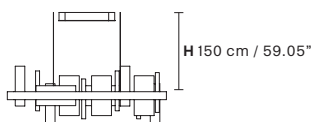

Standard cables for all suspensions