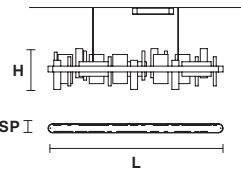

HONICÉ S150

L	150 cm / 59.05"
SP	8 cm / 3.14"
H	33 cm / 12.99"
UP	LED x 17W CRI>95 3000K - 1296 Nominal lm
DOWN	LED x 33.5W CRI>95 3000K - 3024 Nominal lm
Dimmable: 0-10V