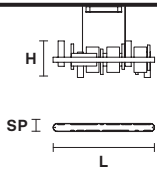

HONICÉ S100

Suspension

TECHNICAL INFORMATION

L 100 cm / 39.37"
SP 8 cm / 3.14"
H 33 cm / 12.99"
UP LED x 9.36W CRI>95
3000K - 864 Nominal lm
DOWN LED x 21.1 W CRI>95
3000K - 1944 Nominal lm
Dimmable: 0-10V