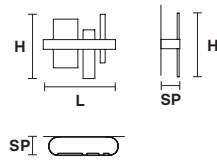

HONICÉ A65

HONICÉ A37

L 65 cm / 25.59"
SP 10 cm / 3.93"
H 33 cm / 12.99"

L 37 cm / 14.56"
SP 10 cm / 3.93"
H 33 cm / 12.99"

UP LED x 5.8W CRI>95
3000K - 594 Nominal lm
DOWN LED x 5.8 W CRI>95
3000K - 594 Nominal lm
Dimmable: 1-10V+PUSH

UP LED x 3.51W CRI>95
3000K - 324 Nominal lm
DOWN LED x 3.51 W CRI>95
3000K - 324 Nominal lm
Dimmable: 1-10V+PUSH