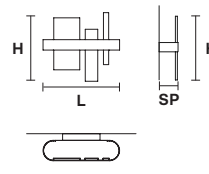

HONICÉ A37

Applique

TECHNICAL INFORMATION

L	37 cm / 14.56"
SP	13 cm / 5.12"
H	33 cm / 12.99"
UP	LED x 3.51W CRI>95 3000K - 324 Nominal lm
DOWN	LED x 3.51 W CRI>95 3000K - 324 Nominal lm
Dimmable: 0-10V