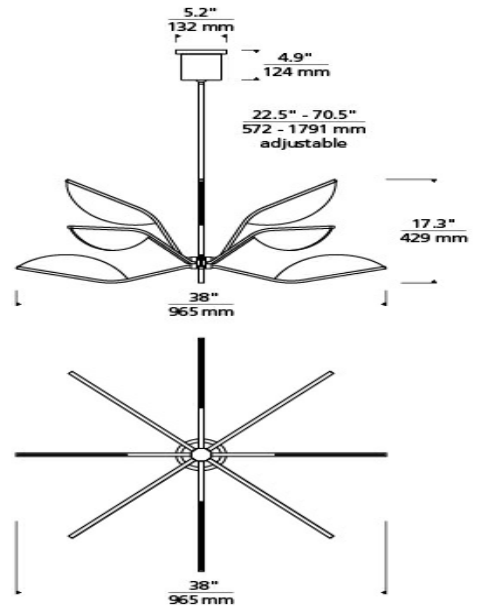

BELTERRA 38 CHANDELIER

PRODUCT FEATURES

- Designed with LED light guides to illuminate this chandelier inspired by the Lotus flower
- Available in three sizes and three finishes, aged brass, matte black and polished nickel
- Can be installed on a sloped ceiling up to 45°
- Ships with (4) 12" and (2) 6" rigid stems in coordinating finish
- Dimmable with low-voltage electronic dimmer
- Protected by a 5-year warranty. please visit the "About Us" Page on techlighting.com for more for warranty details

LAMPING

Includes 50.1 watts, 3974.3 total delivered lumens, 3000K LED linear modules. Dimmable with most LED compatible ELV and TRIAC dimmers. Ships with (4) 12" and (2) 6" rigid stems in coordinating finish. Can be installed on a sloped ceiling up to 35°.

Aged Brass

Aged Brass

Matte Black

Polished Nickel

ORDERING INFORMATION

700BLT	SHAPE OR SIZE	FINISH	LAMP
	38 38" DIAMETER	R AGED BRASS B MATTE BLACK NB NATURAL BRASS N POLISHED NICKEL	-LED930 INTEGRATED LED 90 CRI 3000K 120V -LED930 INTEGRATED LED 90 CRI 3000K 120V (T20/T24)

700BLT _____

JOB NAME _____

NOTES _____

BELTERRA 38 CHANDELIER

SPECIFICATIONS

HARDWARE MATERIAL	Metal
SHADE MATERIAL	Acrylic
NET WEIGHT	8.50 lbs
HEIGHT	17.3in
WIDTH	38in
LENGTH	38in
UP LIGHT / DOWN LIGHT / BOTH?	
WET LISTED	
DAMP LISTED	Yes
DRY LISTED	
MIN. HANGING HEIGHT	22.5in
MAX HANGING HEIGHT	70.5in
TOTAL CORD LENGTH	
TOTAL STEM LENGTH	Up to 60in
STEM QTY	6
SLOPED CEILING ADAPTABLE?	
GENERAL LISTING	
INCLUDES	