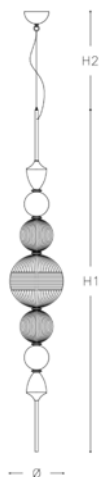

Technical Specification

Technical drawing, dimensions and light sources refer to the main photo

DIMENSIONS

Diameter: 11"
Height 1: 66"
Height 2: 138"
Weight: 33 lbs

TYPE

Pendant

GLASS / CRYSTAL

Crystal - Clear

OTHER COLORS

Crystal - Teak
 Crystal - Satin

LIGHT SOURCES

Temperature: 3000K
Lumen: 870
Led: 24w
CRI: >90

TECHNICAL INFO

Voltage: 120V
Driver: Included
Dimming:

METAL

Light Gold - OC

OTHER FINISHES

Shiny Nickel - NK

CERTIFICATIONS

MATERIALS

Crystal, Metal

Variants

Code	Diameter	Height 1	Height 2	Weight	Temperature	Lumen	Led	CRI	Finish
8161/S	11"	66"	138"	33	3000k	870	24w	>90	Satin - Transp. - Teak / NK

Satin - Transp. - Teak / OC