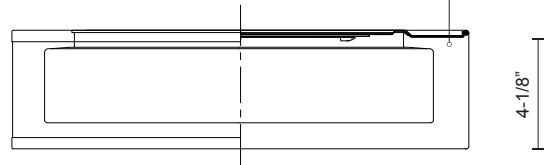

**DALTON
FM7916**
FLUSH MOUNT

PROJECT

DESCRIPTION

A textured linen band surrounds a concentric polymeric diffuser spreading even light from the LED source. Finely hand-tailored, the fabric shade contributes a soft sophistication to the modern interior. Applicable as a flush mount, pendant and in numerous sizes and fabric colors to suit your context.

SPECIFICATION DETAILS

* For custom options, consult factory for details.

Fixture Dimensions	D16 x H4-1/8"
Light Source	LED
Wattage	24W
Total Lumens	1600lm
Delivered Lumens	BG-1103lm; BK-980lm; WH-1050lm;
Voltage	120V
Color Temperature	3000K
CRI (Ra)	>90
Optional Color Temps	2700K - 5000K Available, Minimum Order Quantities Apply
LED Rated Life	50,000 hours
Dimming	100% - 10%, ELV Dimmer (Not Included)
Diffuser Details	White Acrylic Diffuser
Shade Details	Textured Linen
Location	Dry
Warranty	5 Years

Textured Fabric
BG - Beige
BK - Black
GY - Gray
WH - White

KUZCO

19054 28TH AVENUE
SURREY - BC V3Z 6M3
CANADA

WWW.KUZCOLIGHTING.COM

COMMENT