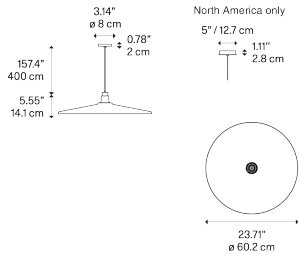

Vinyl Small	Light source	Frame	Diffuser: Metal	Code
	<p>LED Medium base • 1 x max 25W</p>	—	<p>■ Deep black</p>	508306
	<p>LED Medium base • 1 x max 25W</p>	—	<p>■ Silver</p>	508305

Net weight: 1.03 kg

Gross weight: 0.00 kg

Parcels: N°2

Volume: 0.000 m<sup>3</sup>

Dim

IP20

Energy Saving

Vinyl Large	Light source	Frame	Diffuser: Metal	Code
-------------	--------------	-------	-----------------	------

LED G30 Medium base  
• 1 x max 25W

—	Silver	508307
---	--------	--------

—	Deep black	508308
---	------------	--------

Net weight: 2.00 kg	Gross weight: 0.00 kg	Parcels: N°2	Volume: 0.000 m <sup>3</sup>
---------------------	-----------------------	--------------	------------------------------