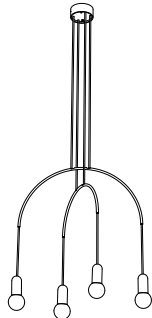

Gravity and balance, combined with the arch, are the other ingredients involved in the design of this product.

It is a small family composed by a floor/suspension lamp, and 7 different chandeliers (2, 4 or 6 bulbs).

| | |
|-------------------|-----------------|
| order code | |
| black | T97H3IZL |

bow I L mini

| | |
|-----------|--------------------------|
| lamp type | retrofit LED |
| fitting | E27 |
| max. watt | 2 x 15W |
| voltage | 230V |
| class | 1 |
| diameter | 880 mm |
| height | 560 (max 2500) mm |
| cup | 120 x 60 mm |

| | |
|-------------------|------------------|
| order code | |
| black | T97H10IZL |

bow II S+M

| | |
|-----------|--------------------------|
| lamp type | retrofit LED |
| fitting | E27 |
| max. watt | 4 x 15W |
| voltage | 230V |
| class | 1 |
| diameter | 680 mm |
| width | 480 mm |
| height | 460 (max 2500) mm |
| cup | 160 x 80 mm |

| | |
|-------------------|-----------------|
| order code | |
| black | T97H4IZL |

bow II S+M mini

| | |
|-----------|--------------------------|
| lamp type | retrofit LED |
| fitting | E27 |
| max. watt | 4 x 15W |
| voltage | 230V |
| class | 1 |
| diameter | 680 mm |
| width | 480 mm |
| height | 460 (max 2500) mm |
| cup | 120 x 60 mm |