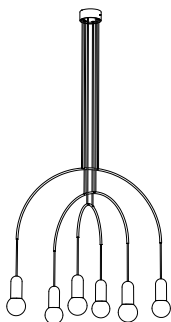

Gravity and balance, combined with the arch, are the other ingredients involved in the design of this product.

It is a small family composed by a floor/suspension lamp, and 7 different chandeliers (2, 4 or 6 bulbs).

| | |
|-------------------|------------------|
| order code | |
| black | T97H12IZL |

bow III S+M+L

| | |
|-----------|--------------------------|
| lamp type | retrofit LED |
| fitting | E27 |
| max. watt | 6 x 15W |
| voltage | 230V |
| class | 1 |
| diameter | 880 mm |
| width | 680 mm |
| height | 560 (max 2500) mm |
| cup | 160 x 80 mm |

order code

black **T97H7IZL**

bow III S+M+L mini

| | |
|-----------|--------------------------|
| lamp type | retrofit LED |
| fitting | E27 |
| max. watt | 6 x 15W |
| voltage | 230V |
| class | 1 |
| diameter | 880 mm |
| width | 680 mm |
| height | 560 (max 2500) mm |
| cup | 120 x 60 mm |