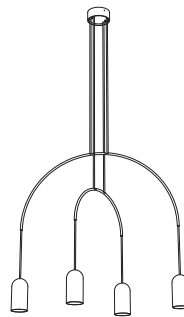

Gravity and balance, combined with the arch, are the other ingredients involved in the design of this product.

It is a small family composed by a floor/suspension lamp, and 7 different chandeliers (2, 4 or 6 bulbs).

| | |
|-------------------|-----------------|
| order code | |
| black | T97H6IZL |

bow II M+L mini

| | |
|-----------|--------------------------|
| lamp type | retrofit LED |
| fitting | E27 |
| max. watt | 4 x 15W |
| voltage | 230V |
| class | 1 |
| diameter | 880 mm |
| width | 680 mm |
| height | 560 (max 2500) mm |
| cup | 120 x 60 mm |

| | |
|-------------------|------------------|
| order code | |
| black | T97H13IZL |

bow II L+S

| | |
|-----------|--------------------------|
| lamp type | retrofit LED |
| fitting | E27 |
| max. watt | 4 x 15W |
| voltage | 230V |
| class | 1 |
| diameter | 880 mm |
| width | 480 mm |
| height | 560 (max 2500) mm |
| cup | 160 x 80 mm |