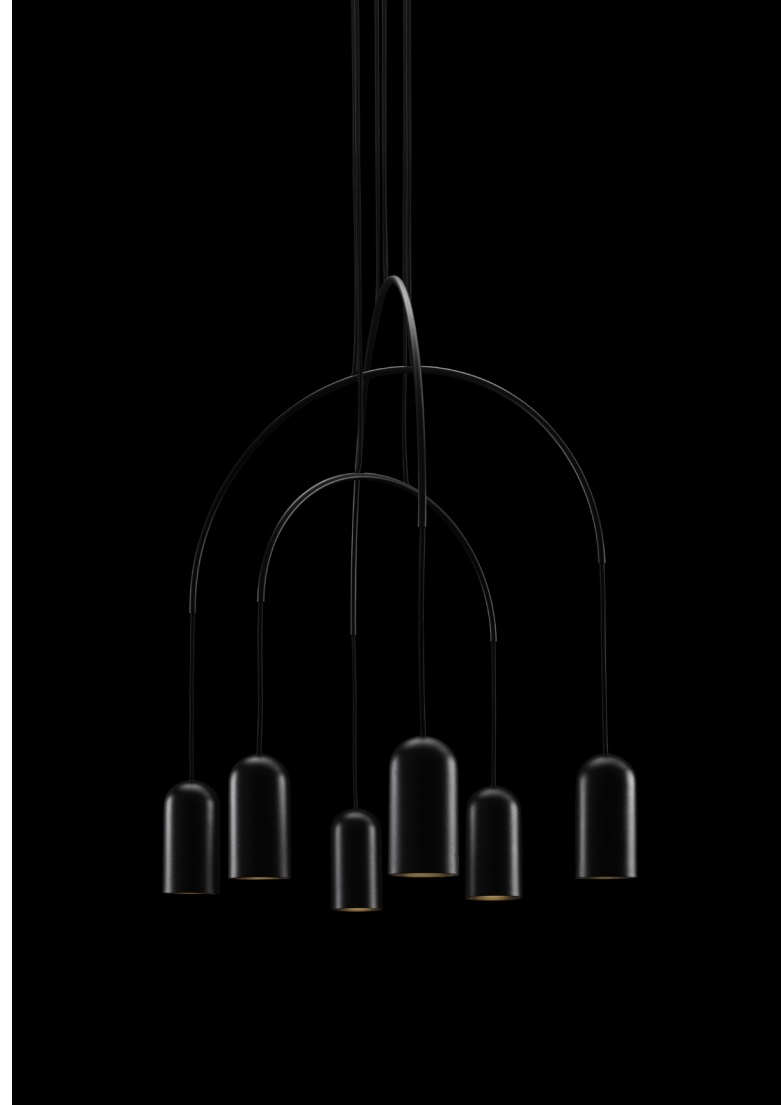

bow II S+M

lamp type	retrofit LED
fitting	E27
max. watt	4 x 15W
voltage	230V
class	1
diameter	680 mm
width	480 mm
height	460 (max 2500) mm
cup	160 x 80 mm

order code	
black	T97H4IZL

bow II S+M mini

lamp type	retrofit LED
fitting	E27
max. watt	4 x 15W
voltage	230V
class	1
diameter	680 mm
width	480 mm
height	460 (max 2500) mm
cup	120 x 60 mm

order code	
black	T97H11IZL