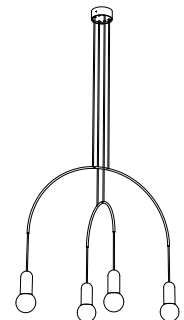

Gravity and balance, combined with the arch, are the other ingredients involved in the design of this product.

It is a small family composed by a floor/suspension lamp, and 7 different chandeliers (2, 4 or 6 bulbs).

| | |
|-------------------|-----------------|
| order code | |
| black | T97H6IZL |

bow II M+L mini

| | |
|-----------|--------------------------|
| lamp type | retrofit LED |
| fitting | E27 |
| max. watt | 4 x 15W |
| voltage | 230V |
| class | 1 |
| diameter | 880 mm |
| width | 680 mm |
| height | 560 (max 2500) mm |
| cup | 120 x 60 mm |

| | |
|-------------------|------------------|
| order code | |
| black | T97H13IZL |

bow II L+S

| | |
|-----------|--------------------------|
| lamp type | retrofit LED |
| fitting | E27 |
| max. watt | 4 x 15W |
| voltage | 230V |
| class | 1 |
| diameter | 880 mm |
| width | 480 mm |
| height | 560 (max 2500) mm |
| cup | 160 x 80 mm |

| | |
|-------------------|-----------------|
| order code | |
| black | T97H5IZL |

bow II L+S mini

| | |
|-----------|--------------------------|
| lamp type | retrofit LED |
| fitting | E27 |
| max. watt | 4 x 15W |
| voltage | 230V |
| class | 1 |
| diameter | 880 mm |
| width | 480 mm |
| height | 560 (max 2500) mm |
| cup | 120 x 60 mm |