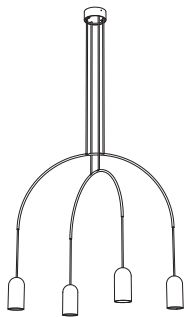

bow II M+L

lamp type	retrofit LED
fitting	E27
max. watt	4 x 15W
voltage	230V
class	1
diameter	880 mm
width	680 mm
height	560 (max 2500) mm
cup	160 x 80 mm

order code	
black	T97H6IZL