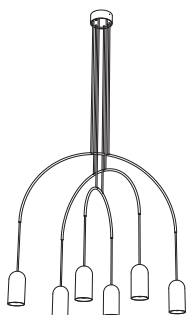

Gravity and balance, combined with the arch, are the other ingredients involved in the design of this product.

It is a small family composed by a floor/suspension lamp, and 7 different chandeliers (2, 4 or 6 bulbs).

| | |
|-------------------|-----------------|
| order code | |
| black | T97H5IZL |

bow II L+S mini

| | |
|-----------|--------------------------|
| lamp type | retrofit LED |
| fitting | E27 |
| max. watt | 4 x 15W |
| voltage | 230V |
| class | 1 |
| diameter | 880 mm |
| width | 480 mm |
| height | 560 (max 2500) mm |
| cup | 120 x 60 mm |

| | |
|-------------------|------------------|
| order code | |
| black | T97H12IZL |

bow III S+M+L

| | |
|-----------|--------------------------|
| lamp type | retrofit LED |
| fitting | E27 |
| max. watt | 6 x 15W |
| voltage | 230V |
| class | 1 |
| diameter | 880 mm |
| width | 680 mm |
| height | 560 (max 2500) mm |
| cup | 160 x 80 mm |