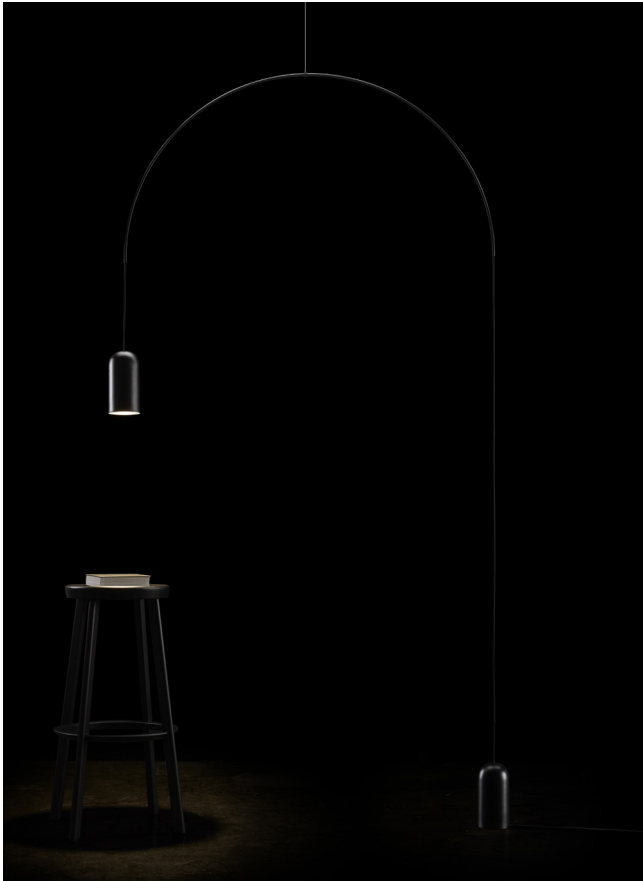

bow

design by david dolcini

Since Roman times, the 'arch' is one of the basics in architecture. It's part of our daily life (even if we don't notice it), and it expresses at the same time deepness, strength and equilibrium. BOW tries to translate the essence of the arch into a minimalistic luminaire.

Gravity and balance, combined with the arch, are the other ingredients involved in the design of this product.

It is a small family composed by a floor/suspension lamp, and 7 different chandeliers (2, 4 or 6 bulbs).

bow floor

bow floor mini

bow XL floor

bow XL floor mini

| | |
|-----------|--------------------------|
| lamp type | retrofit LED |
| fitting | E27 |
| max. watt | 15W |
| voltage | 230V |
| class | 1 |
| diameter | 1300 mm |
| height | 800 (max 2500) mm |
| cup | 160 x 80 mm |