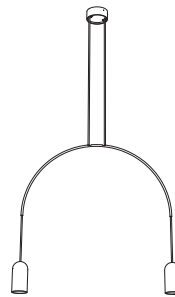

| | |
|-------------------|-----------------|
| order code | |
| black | T97H2IZL |

bow I M mini

| | |
|-----------|--------------------------|
| lamp type | retrofit LED |
| fitting | E27 |
| max. watt | 2 x 15W |
| voltage | 230V |
| class | 1 |
| diameter | 680 mm |
| height | 460 (max 2500) mm |
| cup | 120 x 60 mm |

| | |
|-------------------|-----------------|
| order code | |
| black | T97H9IZL |

bow I L

| | |
|-----------|--------------------------|
| lamp type | retrofit LED |
| fitting | E27 |
| max. watt | 2 x 15W |
| voltage | 230V |
| class | 1 |
| diameter | 880 mm |
| height | 560 (max 2500) mm |
| cup | 160 x 80 mm |