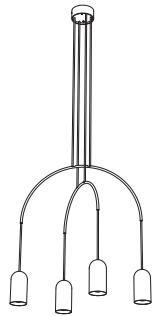

Gravity and balance, combined with the arch, are the other ingredients involved in the design of this product.

It is a small family composed by a floor/suspension lamp, and 7 different chandeliers (2, 4 or 6 bulbs).

| | |
|-------------------|-----------------|
| order code | |
| black | T97H9IZL |

bow I L

| | |
|-----------|--------------------------|
| lamp type | retrofit LED |
| fitting | E27 |
| max. watt | 2 x 15W |
| voltage | 230V |
| class | 1 |
| diameter | 880 mm |
| height | 560 (max 2500) mm |
| cup | 160 x 80 mm |

| | |
|-------------------|-----------------|
| order code | |
| black | T97H3IZL |

bow I L mini

| | |
|-----------|--------------------------|
| lamp type | retrofit LED |
| fitting | E27 |
| max. watt | 2 x 15W |
| voltage | 230V |
| class | 1 |
| diameter | 880 mm |
| height | 560 (max 2500) mm |
| cup | 120 x 60 mm |

| | |
|-------------------|------------------|
| order code | |
| black | T97H10IZL |

bow II S+M

| | |
|-----------|--------------------------|
| lamp type | retrofit LED |
| fitting | E27 |
| max. watt | 4 x 15W |
| voltage | 230V |
| class | 1 |
| diameter | 680 mm |
| width | 480 mm |
| height | 460 (max 2500) mm |
| cup | 160 x 80 mm |