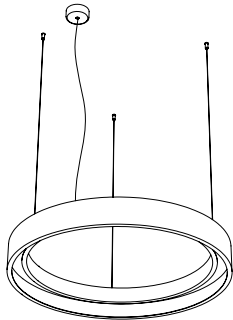

hoop

notarishuis bruggeby lichtvorm labbeke

hoop 600 suspension

voltage	230V
lumen	2520 (24W) / 3960 (36W)
class	1
gear	incorporated
diameter	600 mm
height	90 (max 2500) mm
finishing	white painted

order code	
3000K 24W	T78H6DWL
3000K 36W	T78H10DWL
* dimmable on request	
** 2700K on request	

hoop 600 ceiling

voltage	230V
lumen	2520 (24W) / 3960 (36W)
class	1
gear	incorporated
diameter	600 mm
height	90 mm
finishing	white painted

order code	
3000K 24W	T78C6DWL
3000K 36W	T78C10DWL
* dimmable on request	
** 2700K on request	

hoop 600 wall

voltage	230V
lumen	2520 (24W) / 3960 (36W)
class	1
gear	incorporated
diameter	600 mm
height	90 mm
finishing	white painted

order code	
3000K 24W	T78A6DWL
3000K 36W	T78A10DWL
* dimmable on request	
** 2700K on request	

hoop 950 suspension

voltage	230V
lumen	2160 (22W) 4280 (40W) 6600 (60W)
class	1
gear	incorporated
diameter	950 mm
height	120 (max 2500) mm
finishing	white painted

order code

3000K 22W	T78H1DWL
3000K 40W	T78H2DWL
3000K 60W	T78H3DWL
* dimmable on request	
** 2700K on request	