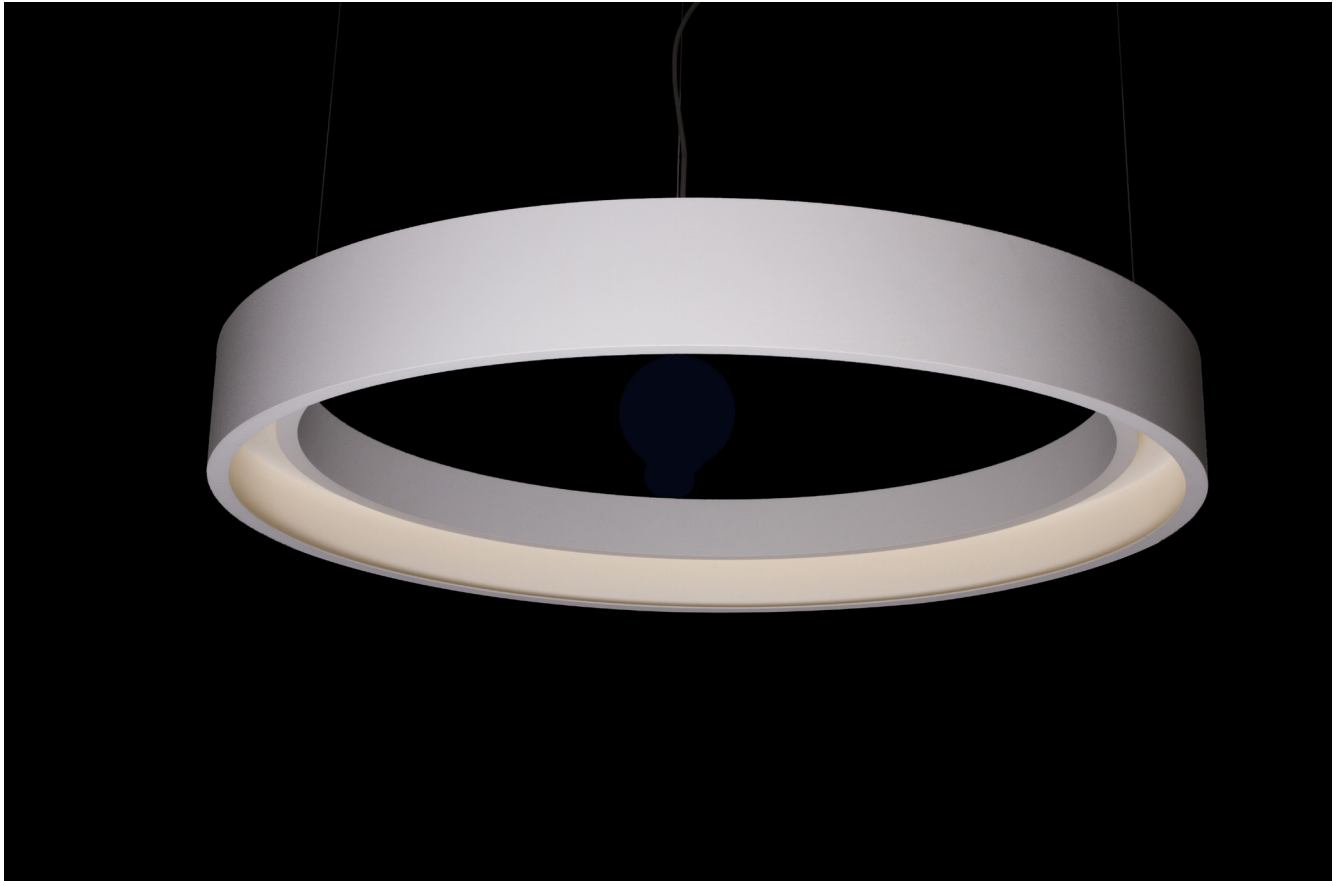

hoop

design by tossB

ice cream damass (ant. Belgium) by lightpoint europe photo by beeldcollectief.be

HOOP is a LED luminaire that stands out by its monumental and architectural design. The technologies that are used are adapted to the simplicity of the ring-shaped luminaire. A flexible LED strip is mounted invisibly inside the steel ring creating a diffuse and soft illumination.

HOOP is a real eye catcher that functions -in its highest capacity- as general lighting as well. HOOP is finished in a matte white paint.

xcoor (kortrijk, belgium) by surplus, photo by be.dcollectief.be

hoop 600 ceiling

voltage	230V
lumen	2520 (24W) / 3960 (36W)
class	1
gear	incorporated
diameter	600 mm
height	90 mm
finishing	white painted

order code	
3000K 24W	T78C6DWL
3000K 36W	T78C10DWL
* dimmable on request	
** 2700K on request	

hoop 600 wall

voltage	230V
lumen	2520 (24W) / 3960 (36W)
class	1
gear	incorporated
diameter	600 mm
height	90 mm
finishing	white painted

order code	
3000K 24W	T78A6DWL
3000K 36W	T78A10DWL
* dimmable on request	
** 2700K on request	