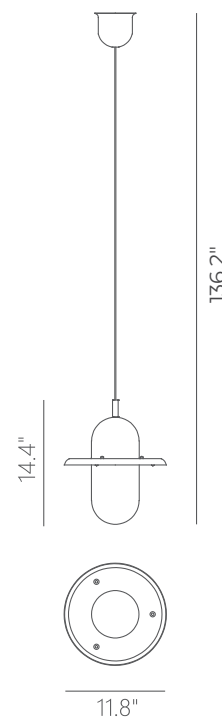

PROJECT			
DATE		TYPE	

PP121216-SDG

LIGHTHOUSE

Material: Aluminum	Color Temp.: 3000K
Lamp Shade: Glass	CRI (Ra): ≥90
Finish: SDG - Satin Dark Gray	LED Rated Life: ≈50,000 Hours
	Dimming: 100% - 10%

	PP121216
Wattage:	13W
Voltage:	100~130V
Total Lumens:	750
Delivered Lumens:	612