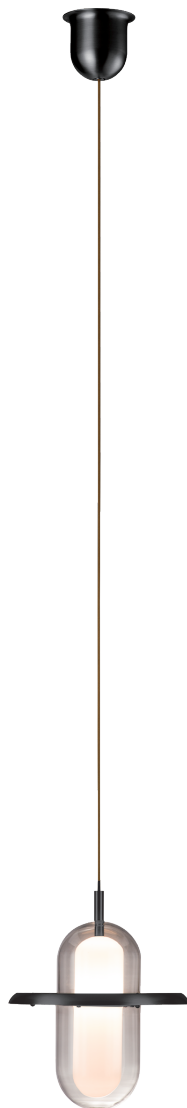

PROJECT			
DATE		TYPE	

PP121216-SDG

LIGHTHOUSE

Material: Aluminum	Color Temp.: 3000K
Lamp Shade: Glass	CRI (Ra): ≥90
Finish: SDG - Satin Dark Gray	LED Rated Life: ≈50,000 Hours
	Dimming: 100% - 10%

	PP121216
Wattage:	13W
Voltage:	100~130V
Total Lumens:	750
Delivered Lumens:	612

Dimmable with ELV or TRIAC Dimmer (Not Included)