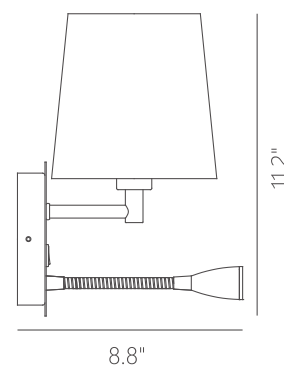

PROJECT			
DATE		TYPE	

PW131088-BC/BK

JOSEPHINE

Materials:

Steel, Aluminum,
Fabric

Lamp Shade:

BK - Black

Finish: