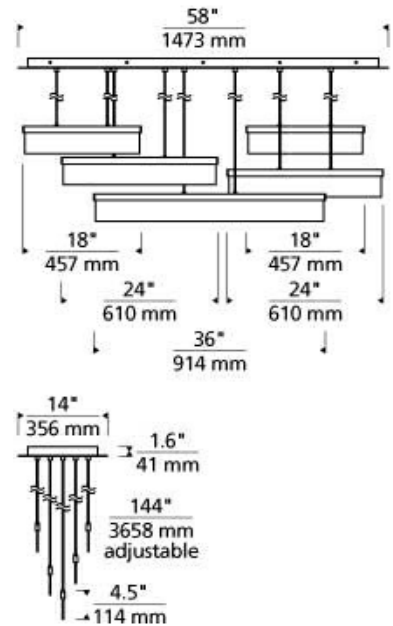

PRODUCT FEATURES

- Modern architectural linear suspension designed with five ultra-thin rectilinear light panels
- Offered in two finishes, aged brass and satin nickel
- Generously sized at 58" long
- Ships with 12 feet of field-cuttable cable
- Lamping options are compatible with most dimmers
- Protected by a 5-year warranty. please visit the "About Us" Page on techlighting.com for more for warranty details

LAMPING

Includes 120 volt 134.3 watts, 4028.8 total delivered lumens, 3000K LED linear modules. Dimmable with most LED compatible ELV and TRIAC dimmers. Ships with 12 feet of field-cuttable cable.

Aged Brass

SPECIFICATIONS

HARDWARE MATERIAL	Metal
SHADE MATERIAL	Acrylic
NET WEIGHT	50 lbs
HEIGHT	12.1in
WIDTH	14in
LENGTH	58in
UP LIGHT / DOWN LIGHT / BOTH?	
WET LISTED	
DAMP LISTED	Yes
DRY LISTED	
MIN. HANGING HEIGHT	12.1in
MAX HANGING HEIGHT	150.1in
TOTAL CORD LENGTH	144in
TOTAL STEM LENGTH	
STEM QTY	
SLOPED CEILING ADAPTABLE?	
GENERAL LISTING	
INCLUDES	