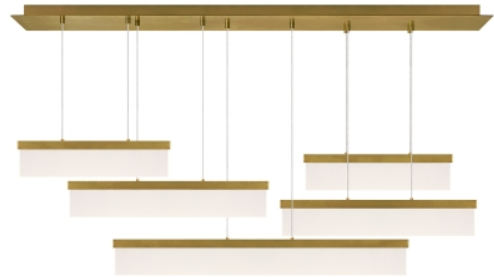

PRODUCT FEATURES

- Modern architectural linear suspension designed with five ultra-thin rectilinear light panels
- Offered in two finishes, aged brass and satin nickel
- Generously sized at 58" long
- Ships with 12 feet of field-cuttable cable
- Lamping options are compatible with most dimmers
- Protected by a 5-year warranty. please visit the "About Us" Page on techlighting.com for more for warranty details

LAMPING

Includes 120 volt 134.3 watts, 4028.8 total delivered lumens, 3000K LED linear modules. Dimmable with most LED compatible ELV and TRIAC dimmers. Ships with 12 feet of field-cuttable cable.

Aged Brass

SPECIFICATIONS

HARDWARE MATERIAL	Metal
SHADE MATERIAL	Acrylic
NET WEIGHT	50 lbs
HEIGHT	12.1in
WIDTH	14in
LENGTH	58in
UP LIGHT / DOWN LIGHT / BOTH?	
WET LISTED	
DAMP LISTED	Yes
DRY LISTED	
MIN. HANGING HEIGHT	12.1in
MAX HANGING HEIGHT	150.1in
TOTAL CORD LENGTH	144in
TOTAL STEM LENGTH	
STEM QTY	
SLOPED CEILING ADAPTABLE?	
GENERAL LISTING	
INCLUDES	