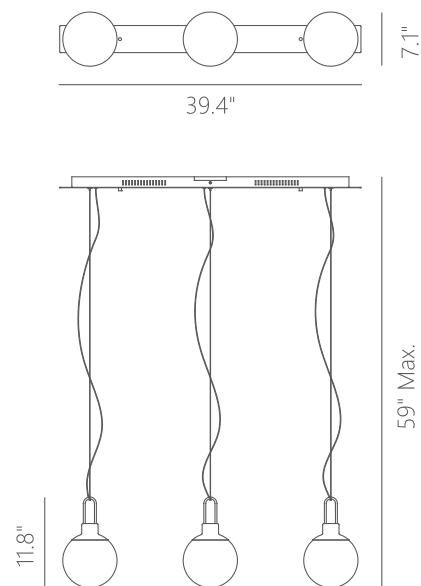

PROJECT			
DATE		TYPE	

PP121360-SDG/CG

ESSENCE

Materials: Aluminum, Steel, Glass	Color Temp.: 3000K
Lamp Shades: CG - Crackle Glass	CRI (Ra): ≥90
Finish: SDG - Satin Dark Gray	LED Rated Life: ≈50,000 Hours
Finish Details: Antique Brass	Dimming: 100% - 10%

	PP121360
Wattage:	36W
Voltage:	100-130V
Total Lumens:	2520
Delivered Lumens:	973

Dimmable with ELV or TRIAC Dimmer (Not Included)