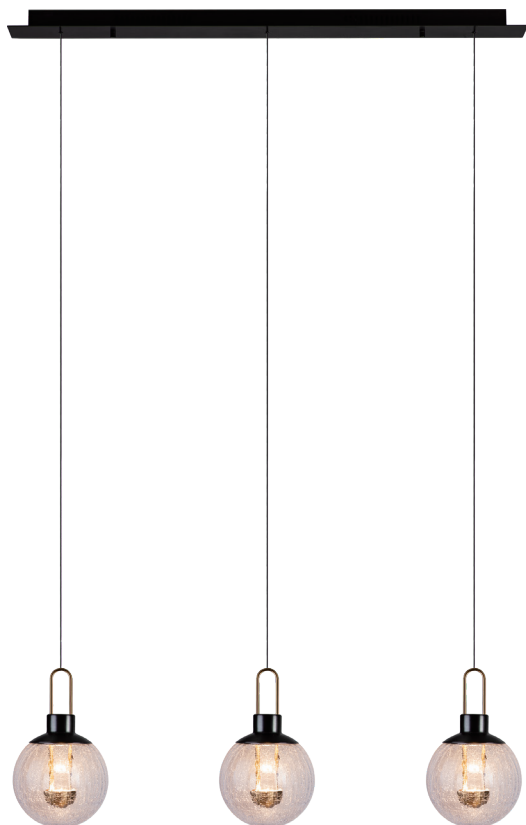

PROJECT			
DATE		TYPE	

PP121360-SDG/CG

ESSENCE

Materials: Aluminum, Steel, Glass	Color Temp.: 3000K
Lamp Shades: CG - Crackle Glass	CRI (Ra): ≥90
Finish: SDG - Satin Dark Gray	LED Rated Life: ≈50,000 Hours
Finish Details: Antique Brass	Dimming: 100% - 10%

	PP121360
Wattage:	36W
Voltage:	100-130V
Total Lumens:	2520
Delivered Lumens:	973

Dimmable with ELV or TRIAC Dimmer (Not Included)