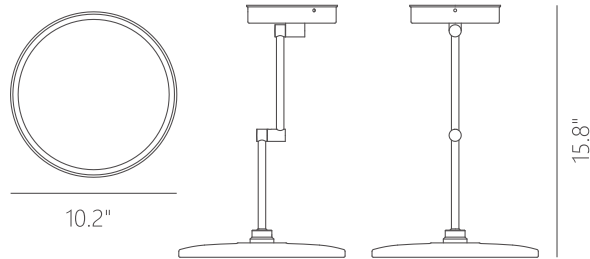

PROJECT			
DATE		TYPE	

PW130107-CM/AL

VANITY MIRROR

Materials:
Steel, Aluminum, Glass

Color Temp.:
3000K

Finishes:
AL - Brushed Aluminum
CM - Chrome

CRI (Ra):
≥90

LED Rated Life:
≈50,000 Hours

PW130107

Wattage: 8.5W
Voltage: 100~240V
Total Lumens: 790
Delivered Lumens: 341