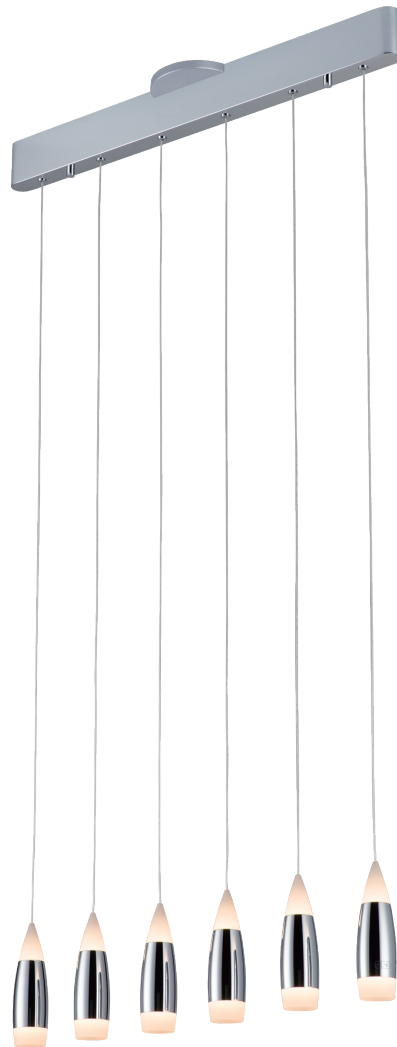

PROJECT			
DATE		TYPE	

PP020021-CM

TEAR

Materials:
Steel, Aluminum

Lamp Shade:
Acrylic

Finish:
CM - Chrome

Color Temp.:
3000K

CRI (Ra):
≥90

LED Rated Life:
≈50,000 Hours

Dimming:
100% - 10%

PP020021
27W (6-light)

Wattage: 27W (6-light)
Voltage: 100~130V
Total Lumens: 2520
Delivered Lumens: 1094

Dimmable with ELV or TRIAC Dimmer (Not Included)