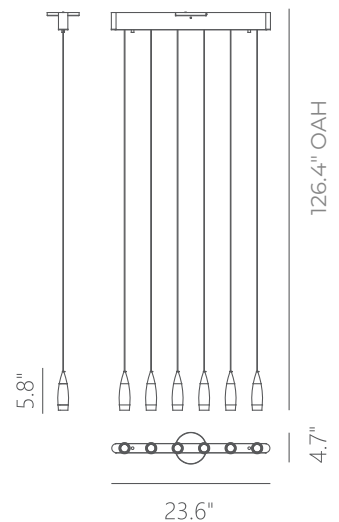

PROJECT			
DATE		TYPE	

PP020021-CM

TEAR

Materials:
Steel, Aluminum

Lamp Shade:
Acrylic

Finish:
CM - Chrome

Color Temp.:
3000K

CRI (Ra):
≥90

LED Rated Life:
≈50,000 Hours

Dimming:
100% - 10%

PP020021
27W (6-light)

Wattage: 27W (6-light)
Voltage: 100~130V
Total Lumens: 2520
Delivered Lumens: 1094

Dimmable with ELV or TRIAC Dimmer (Not Included)