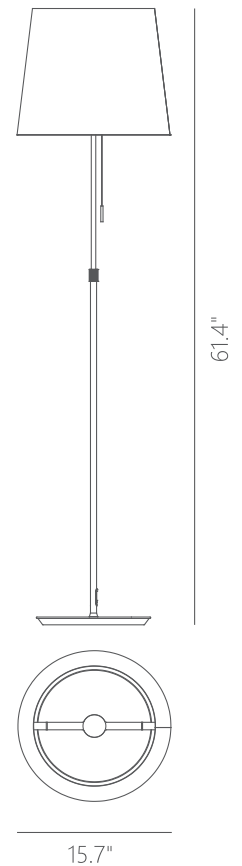

PROJECT			
DATE		TYPE	

PF050481-CM/WH

SLEEKER

Materials:
Steel, Fabric

Lamp Shade:
WH - White

Finish:
CM - Chrome

Wattage:

PF050481

12W Max
E26 LED.

Voltage:

100~130V

Bulbs not included