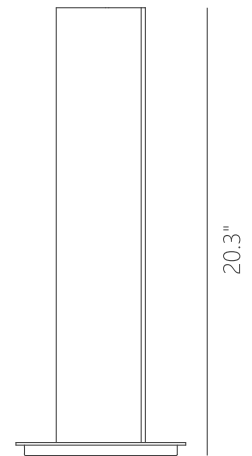

PROJECT			
DATE		TYPE	

PT140903-DT

PT140903-SDG

PT140903-AG

PT140903-BG

Touch Dimmer

PROMETHEUS

Material:
Aluminum

Color Temp.:
3000K

Diffuser:
Acrylic

CRI (Ra):
≥90

Finishes:
AG - Satin Aluminum
BG - Brushed Gold
DT - Deep Taupe
SDG - Satin Dark Gray

LED Rated Life:
≈50,000 Hours

Dimming:
100% - 10%

PT140903

Wattage: 10W
Voltage: 100~240V
Total Lumens: 900
Delivered Lumens: 387