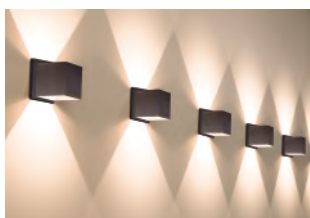

PANDORA

Materials:
Steel, Aluminum

Finishes:
AB - Antique Brass
AL - Brushed Aluminum
DT - Deep Taupe
MH - Matte White
SDG - Satin Dark Gray

Color Temp.:
3000K

CRI (Ra):
≥90

LED Rated Life:
≈50,000 Hours

Dimming:
100% - 10%

	PW131010
Wattage:	11W
Voltage:	100~130V
Total Lumens:	450
Delivered Lumens:	220

Dimmable with ELV or TRIAC Dimmer (Not Included)

PageOne Furnishing & Lighting Co., Ltd.

Add.: 35 Fulton Way, Unit 1, Richmond Hill, ON L4B 2N4, CANADA

Tel.: +1 (905) 707-0004 Toll Free: +1-844-623-7278 Fax: +1 (905) 707-8444

E-mail: sales@pageonlighting.com

Website: www.pageonlighting.com