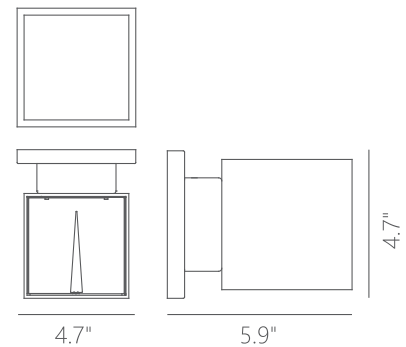

PANDORA

Materials:

Steel, Aluminum

Finishes:

AB - Antique Brass
AL - Brushed Aluminum
DT - Deep Taupe
MH - Matte White
SDG - Satin Dark Gray

Color Temp.:

3000K

CRI (Ra):

≥90

LED Rated Life:

≈50,000 Hours

Dimming:

100% - 10%

PW131011

Wattage:

11W

Voltage:

100~130V

Total Lumens:

450

Delivered Lumens:

220

Dimmable with ELV or TRIAC Dimmer (Not Included)

PageOne Furnishing & Lighting Co., Ltd.

Add.: 35 Fulton Way, Unit 1, Richmond Hill, ON L4B 2N4, CANADA

Tel.: +1 (905) 707-0004 Toll Free: +1-844-623-7278 Fax: +1 (905) 707-8444

E-mail: sales@pageonlighting.com

Website: www.pageonlighting.com