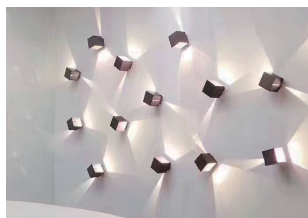

PANDORA

Materials:

Steel, Aluminum

Finishes:

AB - Antique Brass
AL - Brushed Aluminum
DT - Deep Taupe
MH - Matte White
SDG - Satin Dark Gray

Color Temp.:

3000K

CRI (Ra):

≥90

LED Rated Life:

≈50,000 Hours

Dimming:

100% - 10%

PW131011

Wattage:

11W

Voltage:

100~130V

Total Lumens:

450

Delivered Lumens:

220

Dimmable with ELV or TRIAC Dimmer (Not Included)

PageOne Furnishing & Lighting Co., Ltd.

Add.: 35 Fulton Way, Unit 1, Richmond Hill, ON L4B 2N4, CANADA

Tel.: +1 (905) 707-0004 Toll Free: +1-844-623-7278 Fax: +1 (905) 707-8444

E-mail: sales@pageonlighting.com

Website: www.pageonlighting.com